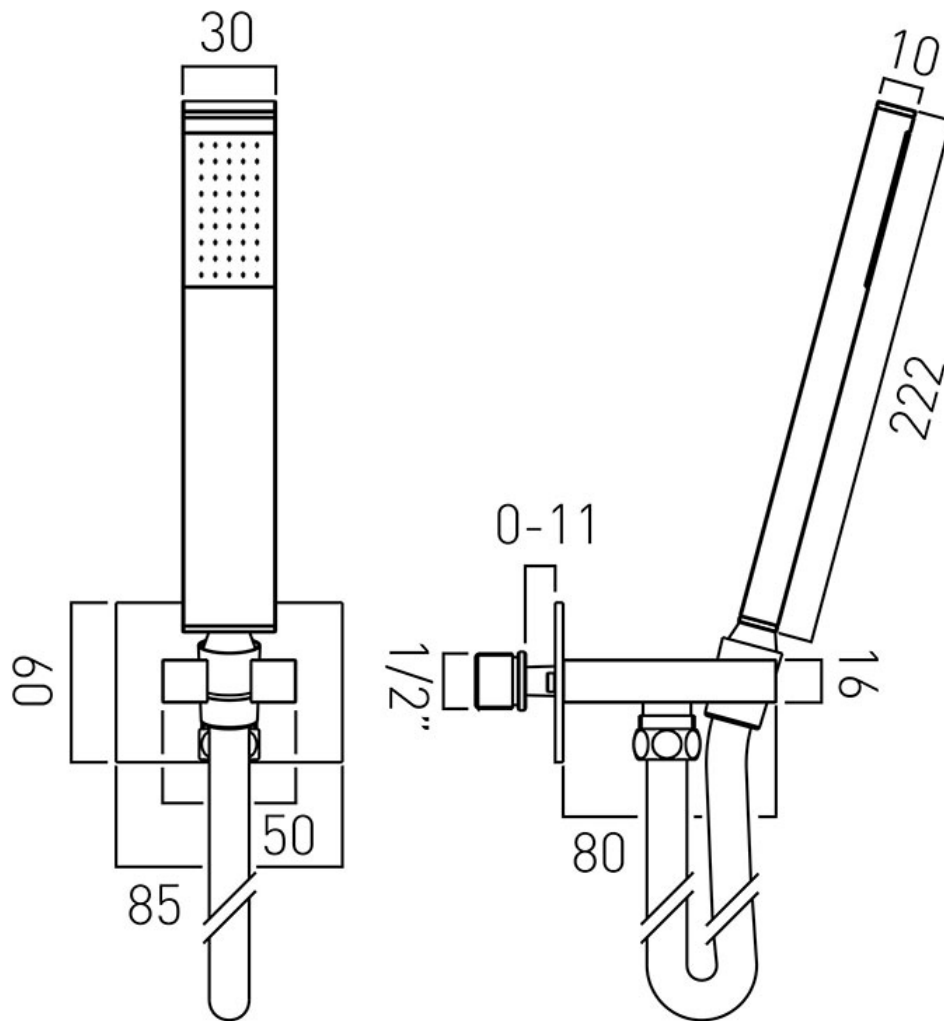

SPECIFICATION SHEET

COLLECTION:

PRODUCT CODE: INS-SFMKWO-C/P

DESCRIPTION:

Instinct
single function mini shower kit
wall mounted
with 150cm shower hose
and bracket with integrated outlet
1/2" inlet
min-max wall mount 0-11mm
minimum operating pressure 1.0 bar MP

FINISH:

Chrome

FLOW REGULATOR:

FR-SHOWER/9-C/P

MINIMUM OPERATING PRESSURE:

1.0 bar MP

FLOW RATE AT 3.0 BAR FLOW PRESSURE:

12 l/min

tel: 01934 744466
email: sales@vado.com
www.vado.com

where inspiration flows
taps | showering | accessories

TECHNICAL DRAWING

COLLECTION:

PRODUCT CODE: INS-SFMKWO-C/P

tel: 01934 744466
email: sales@vado.com
www.vado.com