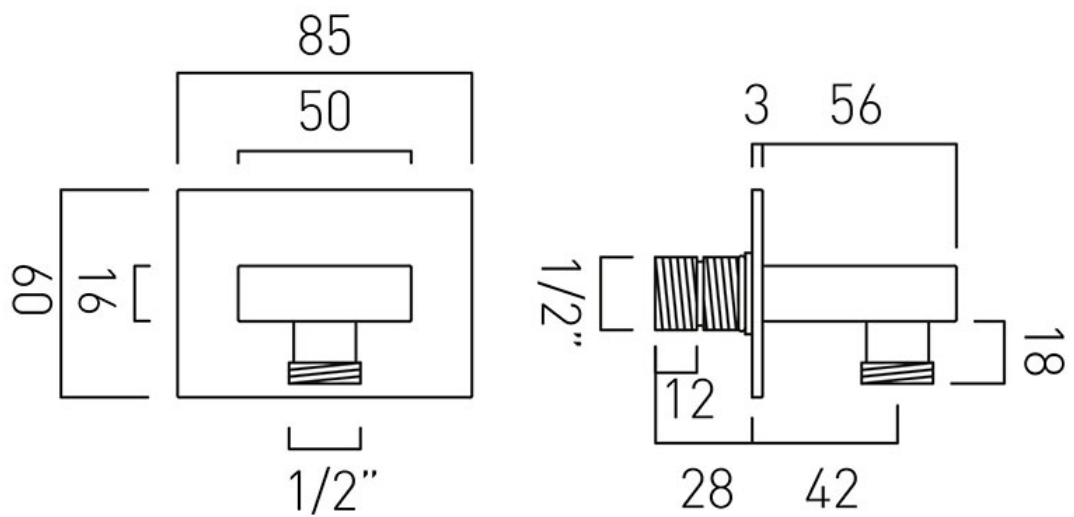

TECHNICAL DRAWING

COLLECTION:

PRODUCT CODE: INS-OUTLET-C/P

tel: 01934 744466
email: sales@vado.com
www.vado.com

where inspiration flows
taps | showering | accessories