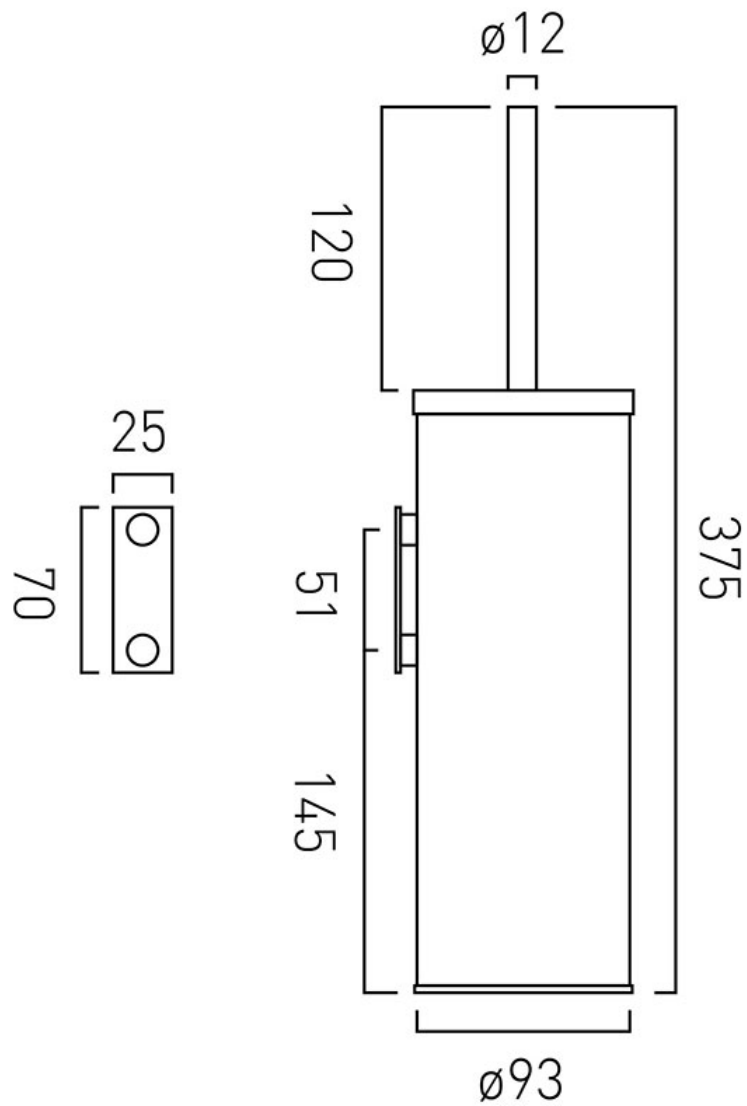

TECHNICAL DRAWING

COLLECTION: INFINITY

PRODUCT CODE: INF-188-C/P

tel: 01934 744466
email: sales@vado.com
www.vado.com

where inspiration flows
taps | showering | accessories