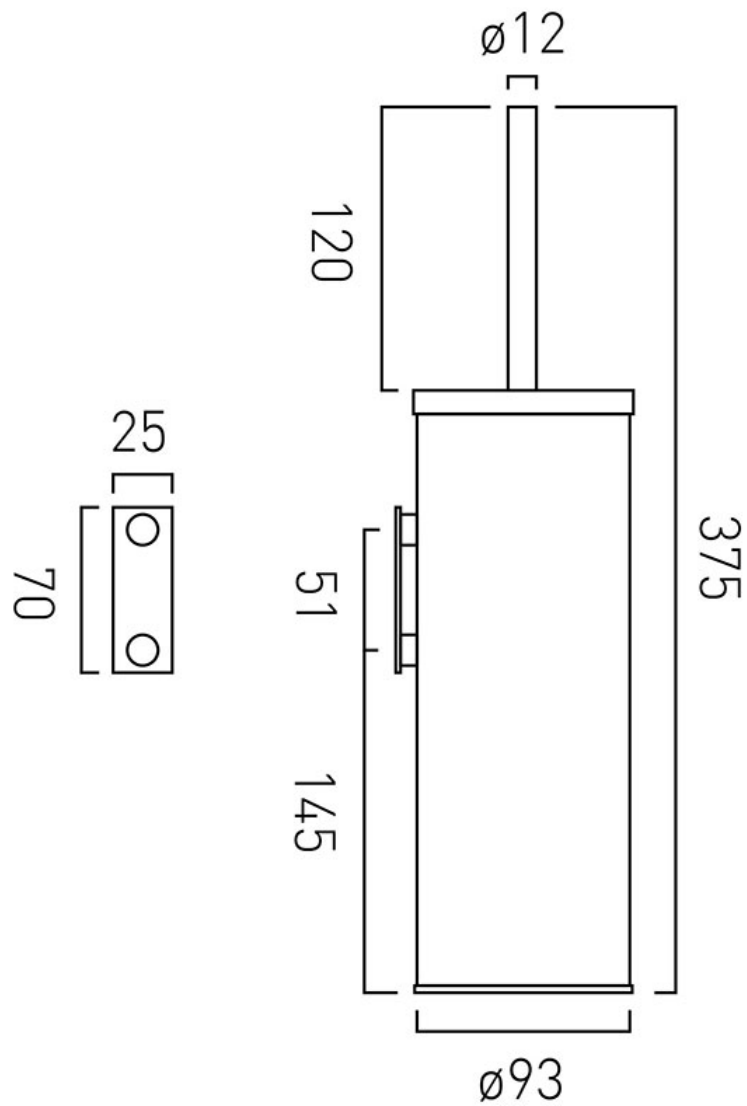

# SPECIFICATION SHEET

**COLLECTION:** INFINITY

**PRODUCT CODE:** INF-188-C/P

**DESCRIPTION:**

toilet brush  
and polished stainless steel holder  
wall mounted

**FINISH:**

Chrome

tel: 01934 744466  
email: [sales@vado.com](mailto:sales@vado.com)  
[www.vado.com](http://www.vado.com)

# TECHNICAL DRAWING

COLLECTION: INFINITY

PRODUCT CODE: INF-188-C/P

tel: 01934 744466  
email: sales@vado.com  
www.vado.com

**where inspiration flows**  
taps | showering | accessories