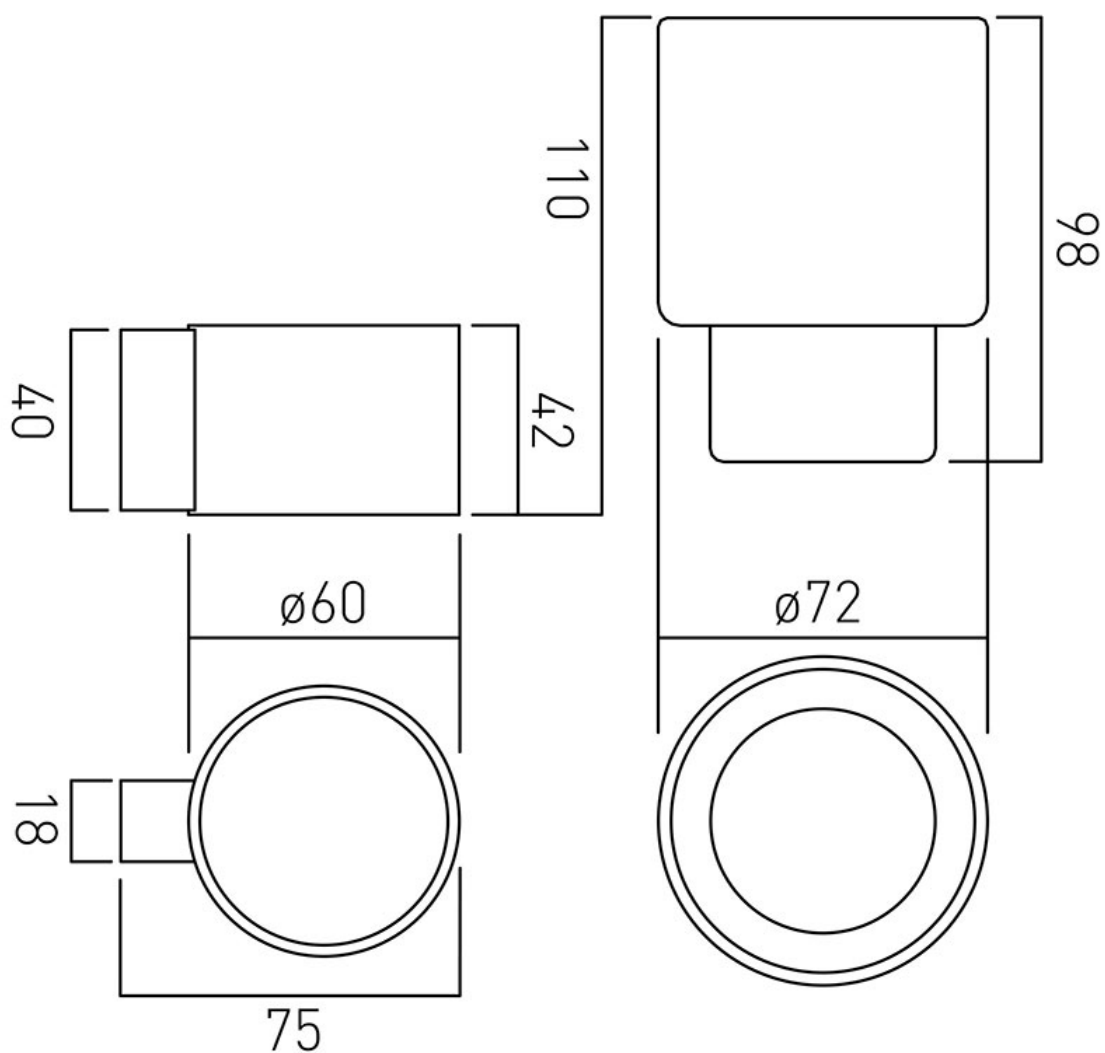

SPECIFICATION SHEET

COLLECTION: INFINITY

PRODUCT CODE: INF-183-C/P

DESCRIPTION:

frosted glass tumbler and holder
wall mounted

FINISH:

Chrome

FLOW REGULATOR:

N

tel: 01934 744466
email: sales@vado.com
www.vado.com

where inspiration flows
taps | showering | accessories

TECHNICAL DRAWING

COLLECTION: INFINITY

PRODUCT CODE: INF-183-C/P

tel: 01934 744466
email: sales@vado.com
www.vado.com