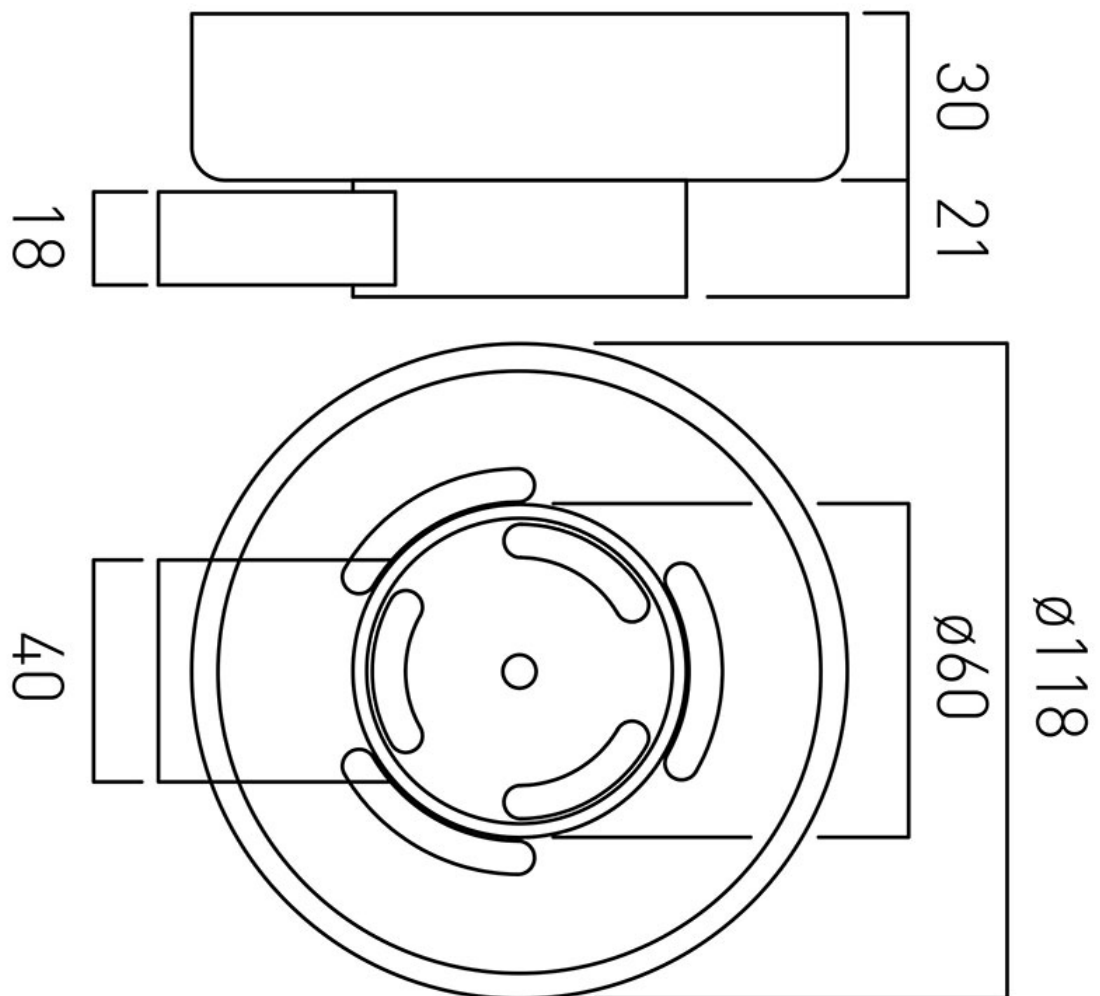


SPECIFICATION SHEET

COLLECTION: INFINITY

PRODUCT CODE: INF-182-C/P

DESCRIPTION:

frosted glass soap dish and holder
wall mounted

FINISH:

Chrome

FLOW REGULATOR:

N

tel: 01934 744466
email: sales@vado.com
www.vado.com

where inspiration flows
taps | showering | accessories

TECHNICAL DRAWING

COLLECTION: INFINITY

PRODUCT CODE: INF-182-C/P

tel: 01934 744466
email: sales@vado.com
www.vado.com