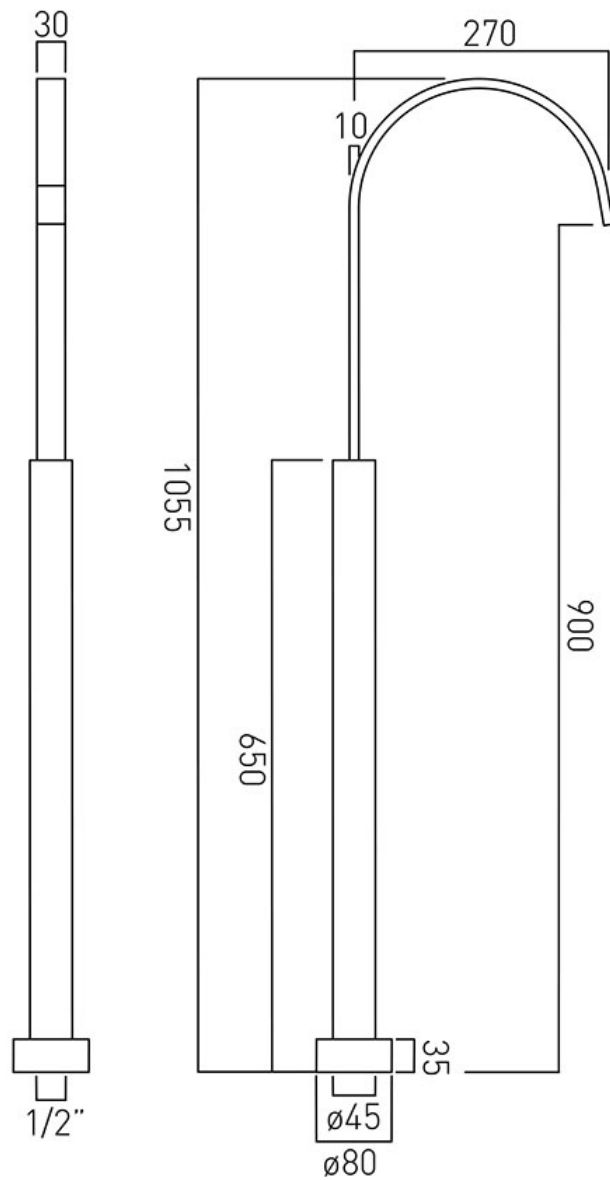

# SPECIFICATION SHEET

**COLLECTION:** GEO

**PRODUCT CODE:** GEO-FLOORSPOUT-C/P

**DESCRIPTION:**

bath spout  
floor mounted  
minimum operating pressure 1.0 bar MP

**FINISH:**

Chrome

**FLOW REGULATOR:**

N

**MINIMUM OPERATING PRESSURE:**

1.0 bar MP

**FLOW RATE AT 3.0 BAR FLOW PRESSURE:**

33 l/min

tel: 01934 744466  
email: sales@vado.com  
www.vado.com

**where inspiration flows**  
taps | showering | accessories

# TECHNICAL DRAWING

**COLLECTION:** GEO

**PRODUCT CODE:** GEO-FLOORSPOUT-C/P

tel: 01934 744466  
email: sales@vado.com  
www.vado.com

**where inspiration flows**  
taps | showering | accessories