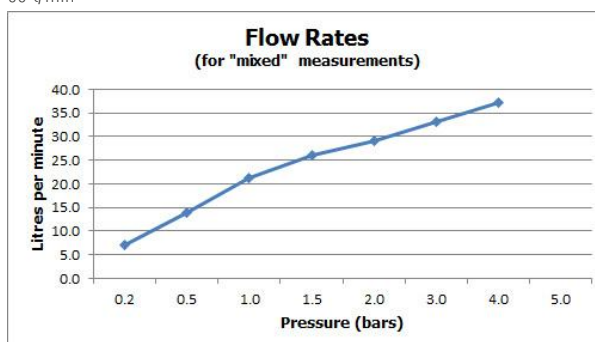

# SPECIFICATION SHEET

**COLLECTION:** GEO

**PRODUCT CODE:** GEO-FLOORSPOUT-C/P

**DESCRIPTION:**

bath spout  
floor mounted  
minimum operating pressure 1.0 bar MP

**FINISH:**

Chrome

**FLOW REGULATOR:**

N

**MINIMUM OPERATING PRESSURE:**

1.0 bar MP

**FLOW RATE AT 3.0 BAR FLOW PRESSURE:**

33 l/min

tel: 01934 744466  
email: sales@vado.com  
www.vado.com

**where inspiration flows**  
taps | showering | accessories