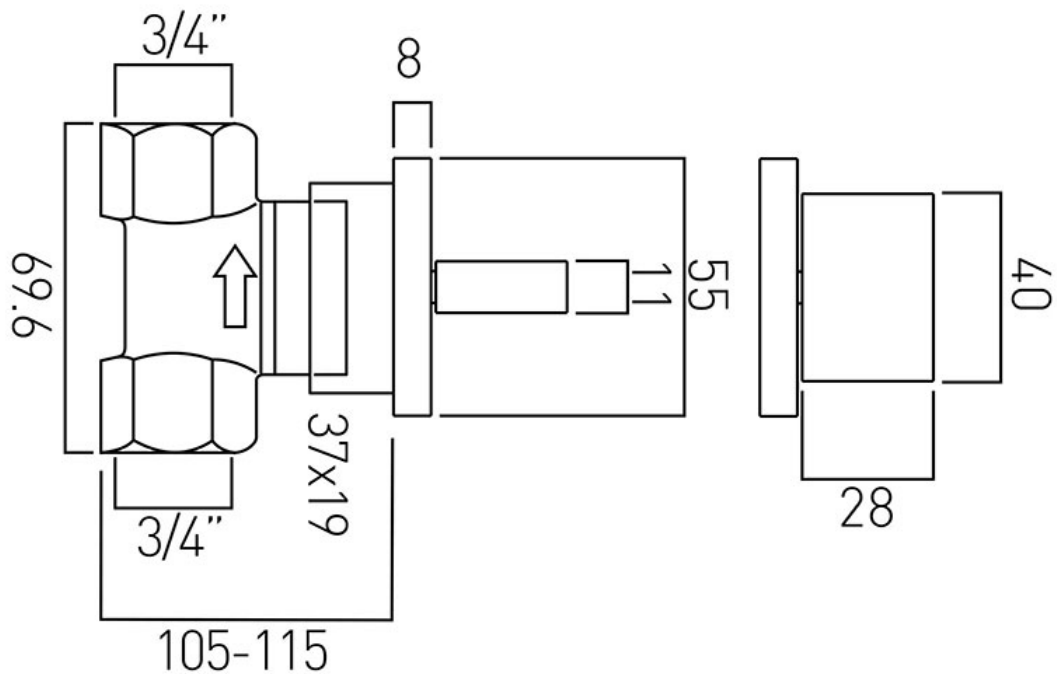

# TECHNICAL DRAWING

COLLECTION: GEO

PRODUCT CODE: GEO-143-3/4-C/P

tel: 01934 744466  
email: sales@vado.com  
www.vado.com

**where inspiration flows**  
taps | showering | accessories