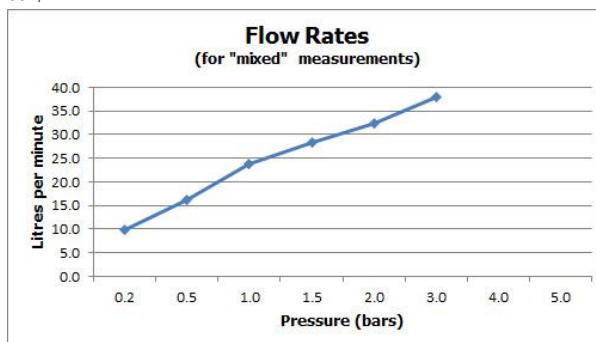

FINISH:

Chrome

FLOW REGULATOR:

N

MINIMUM OPERATING PRESSURE:

0.2 bar LP

FLOW RATE AT 3.0 BAR FLOW PRESSURE:

38 l/min