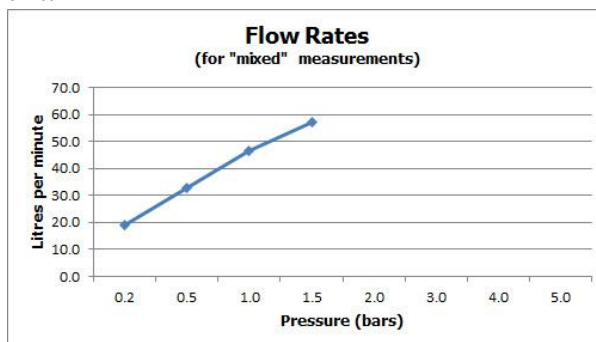

SPECIFICATION SHEET

COLLECTION: GEO

PRODUCT CODE: GEO-142/PR-3/4-C/P

DESCRIPTION:

pair of valves 3/4"
deck mounted
cold ceramic cartridge C-302-RTC
hot ceramic cartridge C-302-LTC
3/4" x 10mm thread length male inlet
3/4" x 10mm thread length male outlet
min-max wall mount 25mm
deck mount drill hole diameter 33mm
min-max bath thickness 6-25mm
minimum operating pressure 0.2 bar LP

FINISH:

Chrome

FLOW REGULATOR:

N

MINIMUM OPERATING PRESSURE:

0.2 bar LP

tel: 01934 744466
email: sales@vado.com
www.vado.com

where inspiration flows
taps | showering | accessories