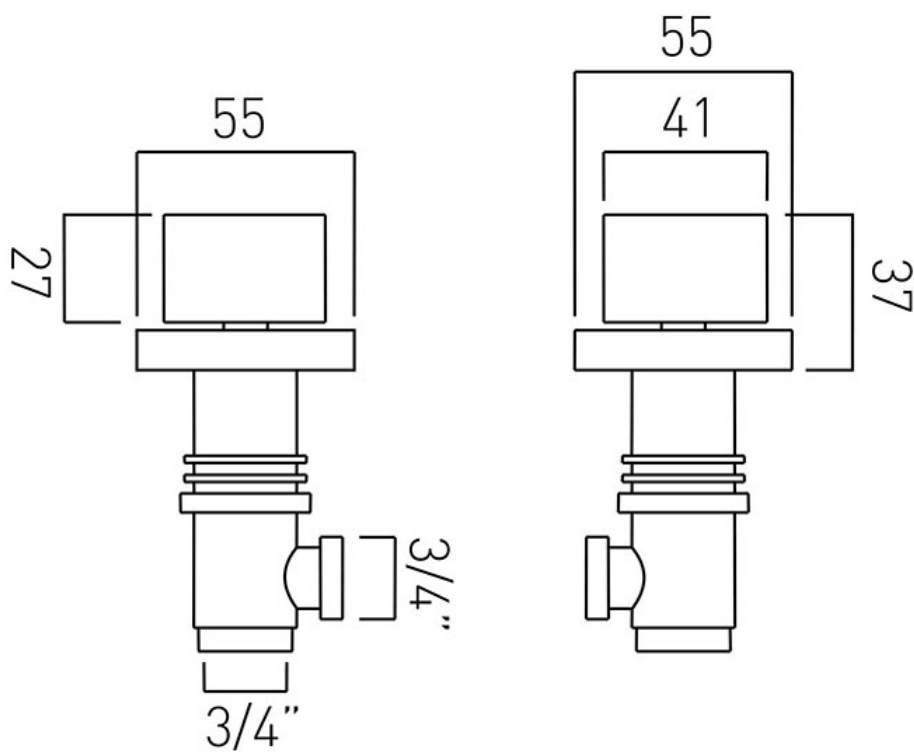

SPECIFICATION SHEET

COLLECTION: GEO

PRODUCT CODE: GEO-142/PR-3/4-C/P

DESCRIPTION:

pair of valves 3/4"
deck mounted
cold ceramic cartridge C-302-RTC
hot ceramic cartridge C-302-LTC
3/4" x 10mm thread length male inlet
3/4" x 10mm thread length male outlet
min-max wall mount 25mm
deck mount drill hole diameter 33mm
min-max bath thickness 6-25mm
minimum operating pressure 0.2 bar LP

FINISH:

Chrome

FLOW REGULATOR:

N

MINIMUM OPERATING PRESSURE:

0.2 bar LP

tel: 01934 744466
email: sales@vado.com
www.vado.com

where inspiration flows
taps | showering | accessories

TECHNICAL DRAWING

COLLECTION: GEO

PRODUCT CODE: GEO-142/PR-3/4-C/P

tel: 01934 744466
email: sales@vado.com
www.vado.com

where inspiration flows
taps | showering | accessories