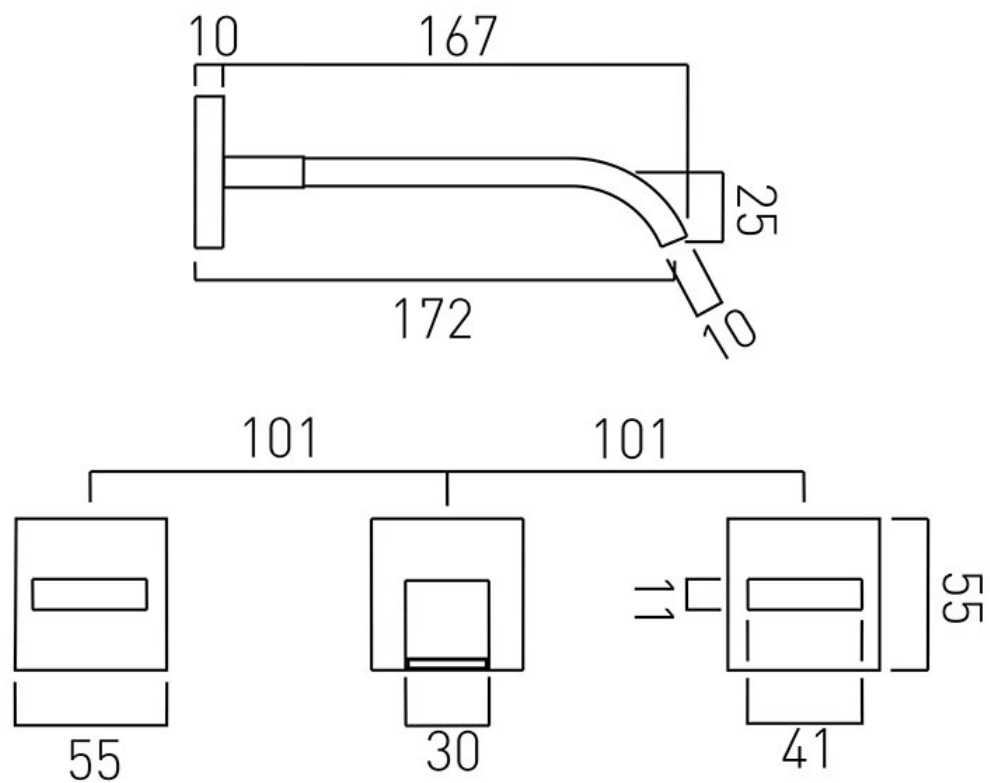

# TECHNICAL DRAWING

**COLLECTION:** GEO

**PRODUCT CODE:** GEO-109-C/P

tel: 01934 744466  
email: sales@vado.com  
www.vado.com

**where inspiration flows**  
taps | showering | accessories