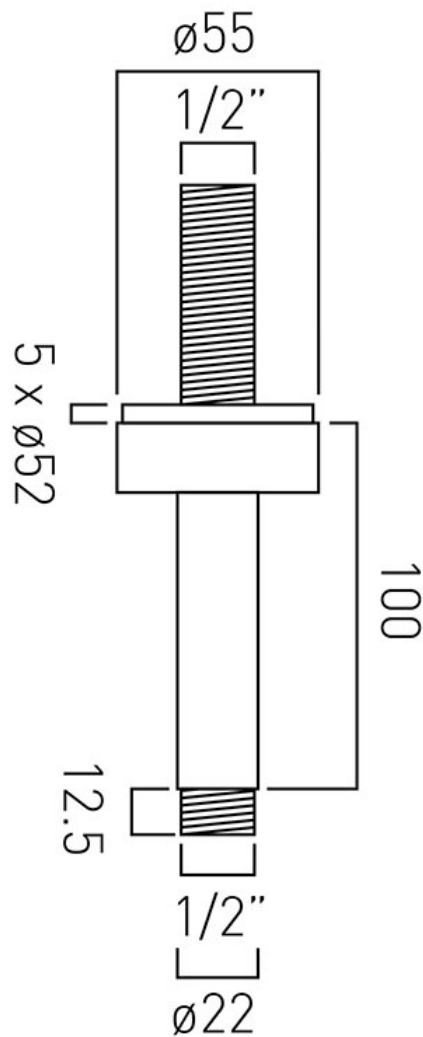

SPECIFICATION SHEET

COLLECTION: ELEMENTS

PRODUCT CODE: ELE-CMA/4IN-C/P

DESCRIPTION:

Elements
fixed head ceiling mounting arm
100mm (4")
1/2" x 70mm threaded inlet
1/2" threaded outlet

FINISH:

Chrome

FLOW REGULATOR:

N

tel: 01934 744466
email: sales@vado.com
www.vado.com

where inspiration flows
taps | showering | accessories

TECHNICAL DRAWING

COLLECTION: ELEMENTS

PRODUCT CODE: ELE-CMA/4IN-C/P

tel: 01934 744466
email: sales@vado.com
www.vado.com