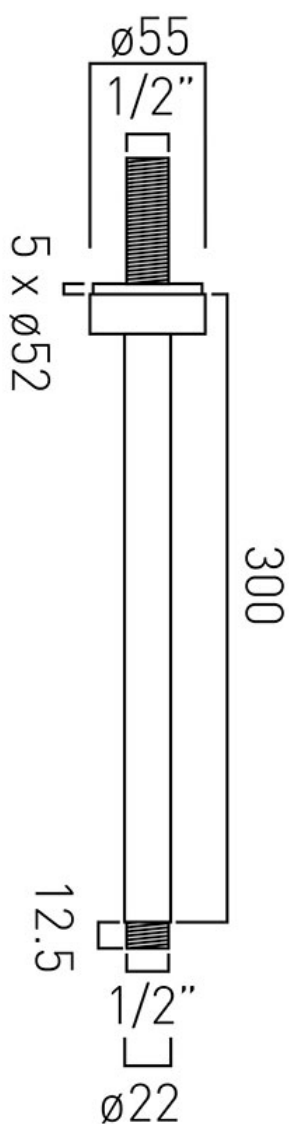

TECHNICAL DRAWING

COLLECTION: ELEMENTS

PRODUCT CODE: ELE-CMA/12IN-C/P

tel: 01934 744466
email: sales@vado.com
www.vado.com

where inspiration flows
taps | showering | accessories