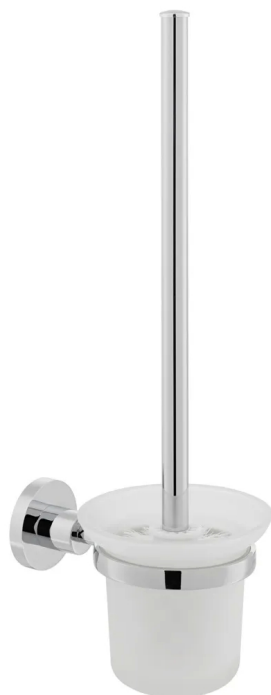

SPECIFICATION SHEET

COLLECTION: ELEMENTS

PRODUCT CODE: ELE-188-C/P

DESCRIPTION:

toilet brush and frosted glass holder
wall mounted

FINISH:

Chrome

tel: 01934 744466
email: sales@vado.com
www.vado.com

where inspiration flows
taps | showering | accessories

TECHNICAL DRAWING

COLLECTION: ELEMENTS

PRODUCT CODE: ELE-188-C/P

tel: 01934 744466
email: sales@vado.com
www.vado.com

where inspiration flows
taps | showering | accessories