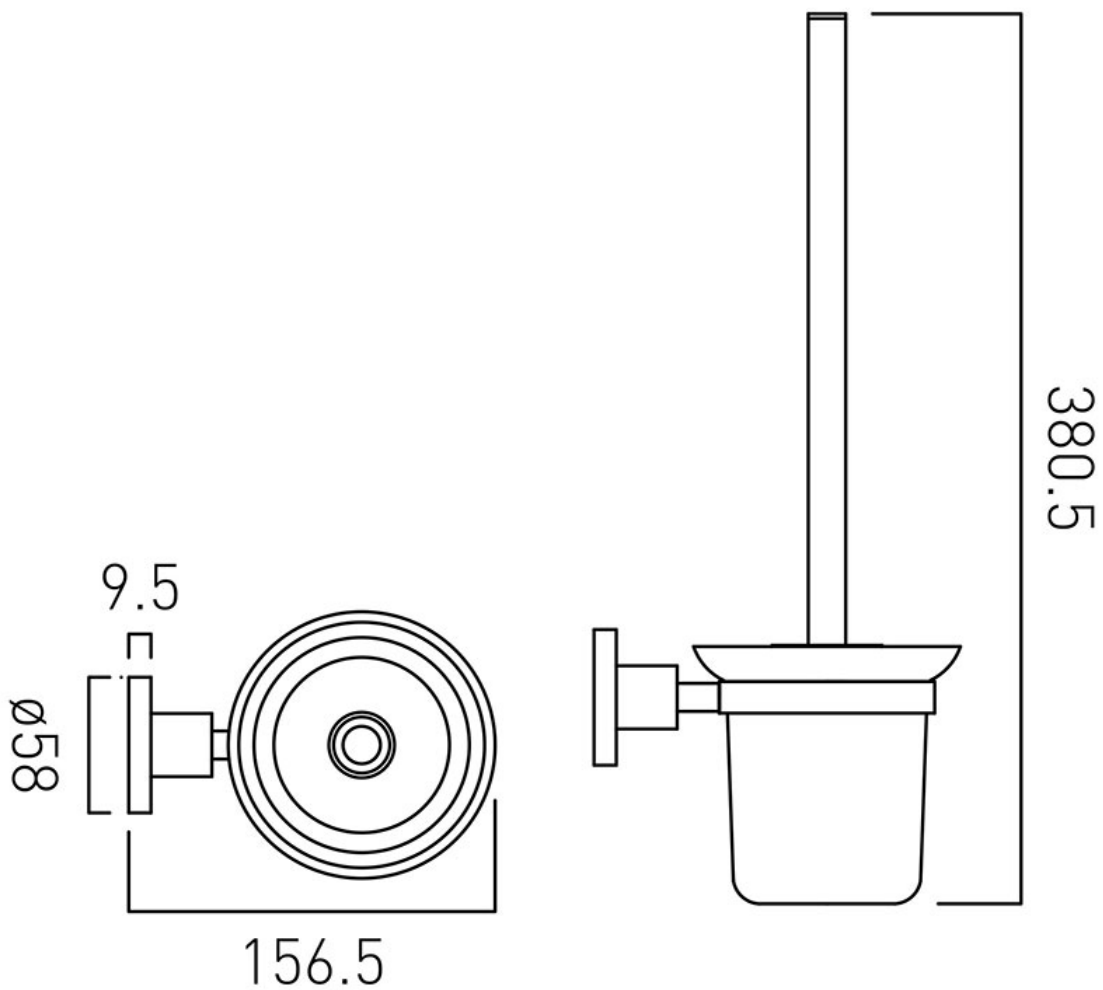


SPECIFICATION SHEET

COLLECTION: ELEMENTS

PRODUCT CODE: ELE-188-C/P

DESCRIPTION:

toilet brush and frosted glass holder
wall mounted

FINISH:

Chrome

tel: 01934 744466
email: sales@vado.com
www.vado.com

where inspiration flows
taps | showering | accessories

TECHNICAL DRAWING

COLLECTION: ELEMENTS

PRODUCT CODE: ELE-188-C/P

tel: 01934 744466
email: sales@vado.com
www.vado.com

where inspiration flows
taps | showering | accessories