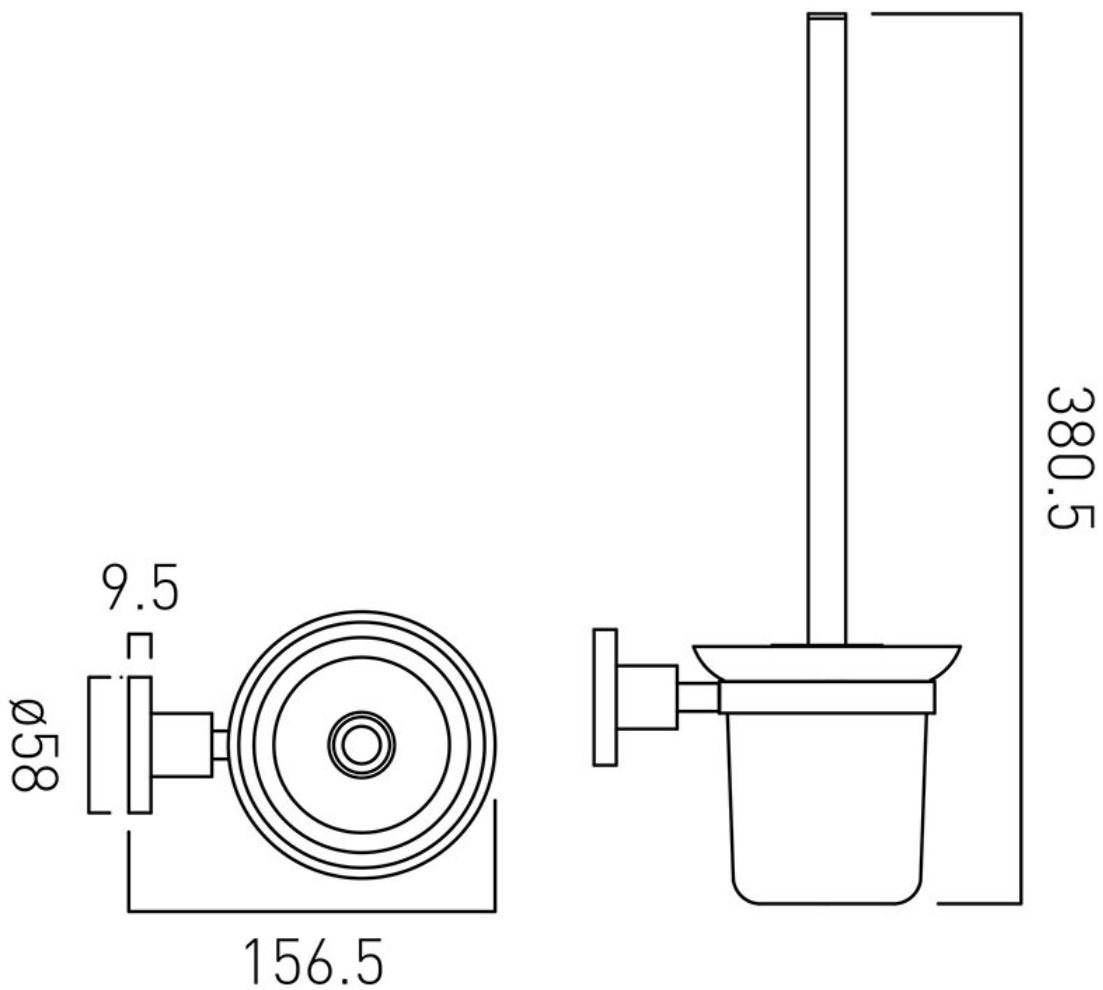

SPECIFICATION SHEET

COLLECTION: ELEMENTS

PRODUCT CODE: ELE-188-C/P

DESCRIPTION:

toilet brush and frosted glass holder
wall mounted

FINISH:

Chrome

tel: 01934 744466
email: sales@vado.com
www.vado.com

where inspiration flows
taps | showering | accessories

TECHNICAL DRAWING

COLLECTION: ELEMENTS

PRODUCT CODE: ELE-188-C/P

tel: 01934 744466
email: sales@vado.com
www.vado.com

where inspiration flows
taps | showering | accessories