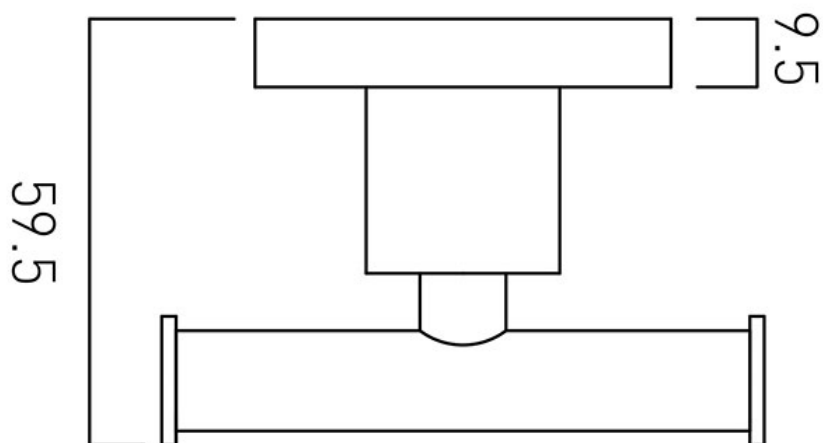

TECHNICAL DRAWING

COLLECTION: ELEMENTS

PRODUCT CODE: ELE-186-C/P

tel: 01934 744466
email: sales@vado.com
www.vado.com

where inspiration flows
taps | showering | accessories