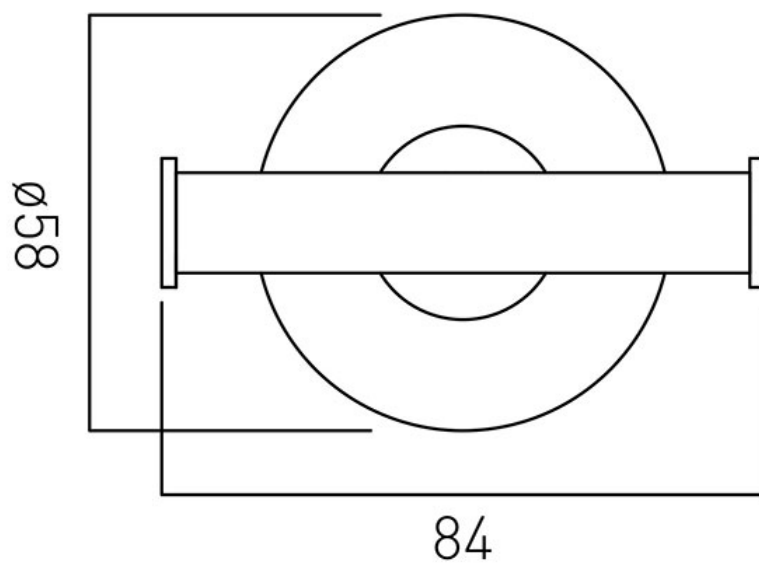

TECHNICAL DRAWING

COLLECTION: ELEMENTS

PRODUCT CODE: ELE-186-C/P

tel: 01934 744466
email: sales@vado.com
www.vado.com

where inspiration flows
taps | showering | accessories