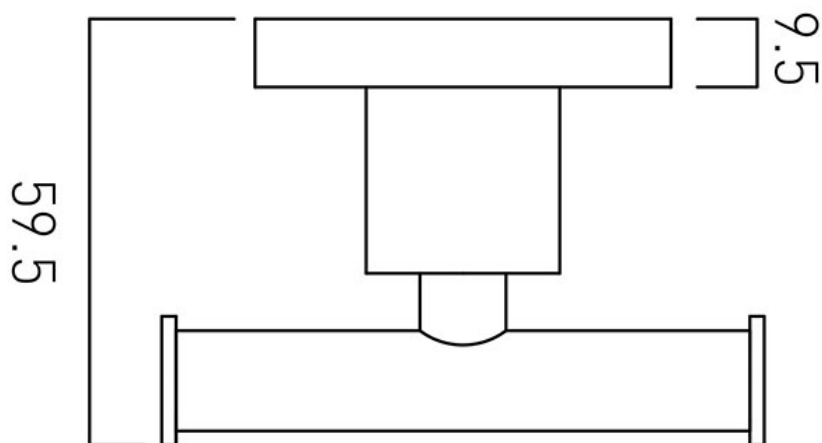


SPECIFICATION SHEET

COLLECTION: ELEMENTS

PRODUCT CODE: ELE-186-C/P

DESCRIPTION:

robe hook
wall mounted

FINISH:

Chrome

tel: 01934 744466
email: sales@vado.com
www.vado.com

where inspiration flows
taps | showering | accessories

TECHNICAL DRAWING

COLLECTION: ELEMENTS

PRODUCT CODE: ELE-186-C/P

tel: 01934 744466
email: sales@vado.com
www.vado.com

where inspiration flows
taps | showering | accessories