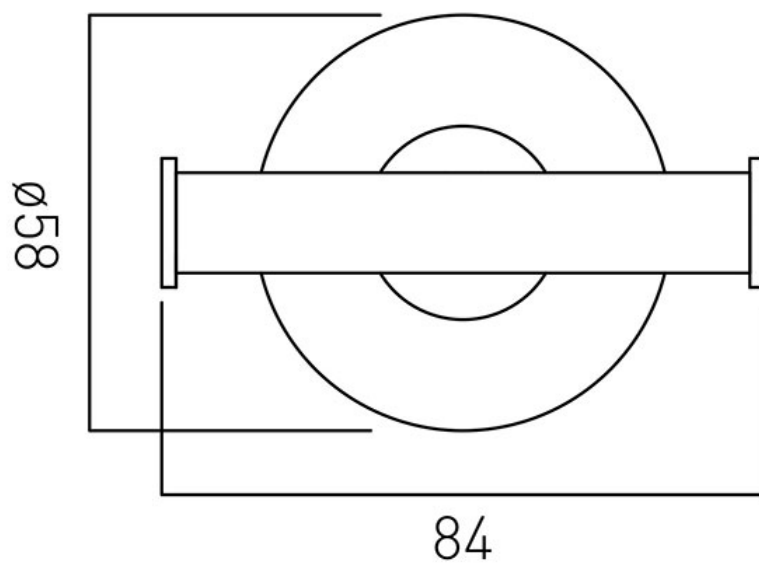


SPECIFICATION SHEET

COLLECTION: ELEMENTS

PRODUCT CODE: ELE-186-C/P

DESCRIPTION:

robe hook
wall mounted

FINISH:

Chrome

tel: 01934 744466
email: sales@vado.com
www.vado.com

where inspiration flows
taps | showering | accessories

TECHNICAL DRAWING

COLLECTION: ELEMENTS

PRODUCT CODE: ELE-186-C/P

tel: 01934 744466
email: sales@vado.com
www.vado.com

where inspiration flows
taps | showering | accessories