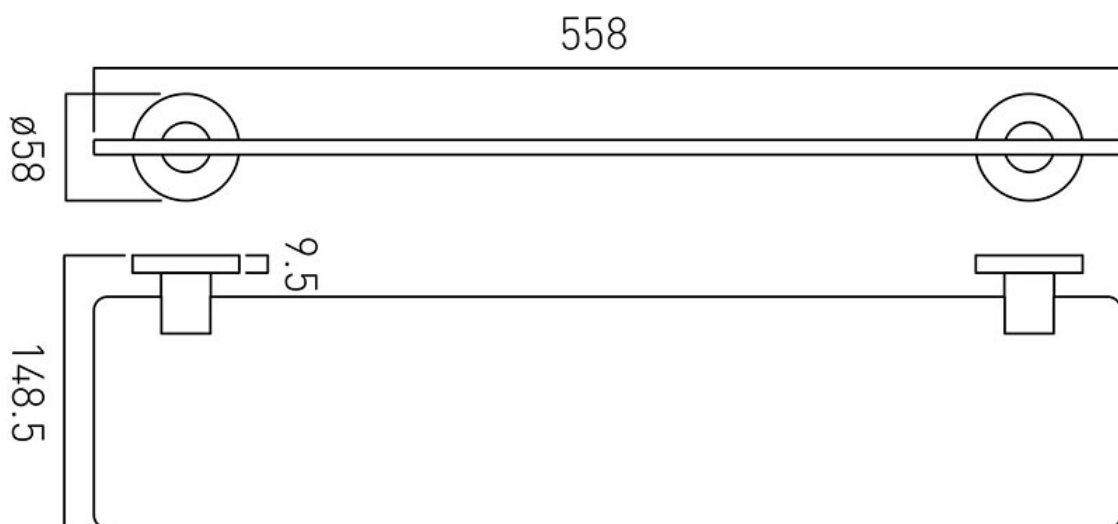

SPECIFICATION SHEET

COLLECTION: ELEMENTS

PRODUCT CODE: ELE-185-C/P

DESCRIPTION:

frosted glass shelf
wall mounted
chrome brackets
558mm (22")

FINISH:

Chrome

tel: 01934 744466
email: sales@vado.com
www.vado.com

where inspiration flows
taps | showering | accessories

TECHNICAL DRAWING

COLLECTION: ELEMENTS

PRODUCT CODE: ELE-185-C/P

tel: 01934 744466
email: sales@vado.com
www.vado.com

where inspiration flows
taps | showering | accessories