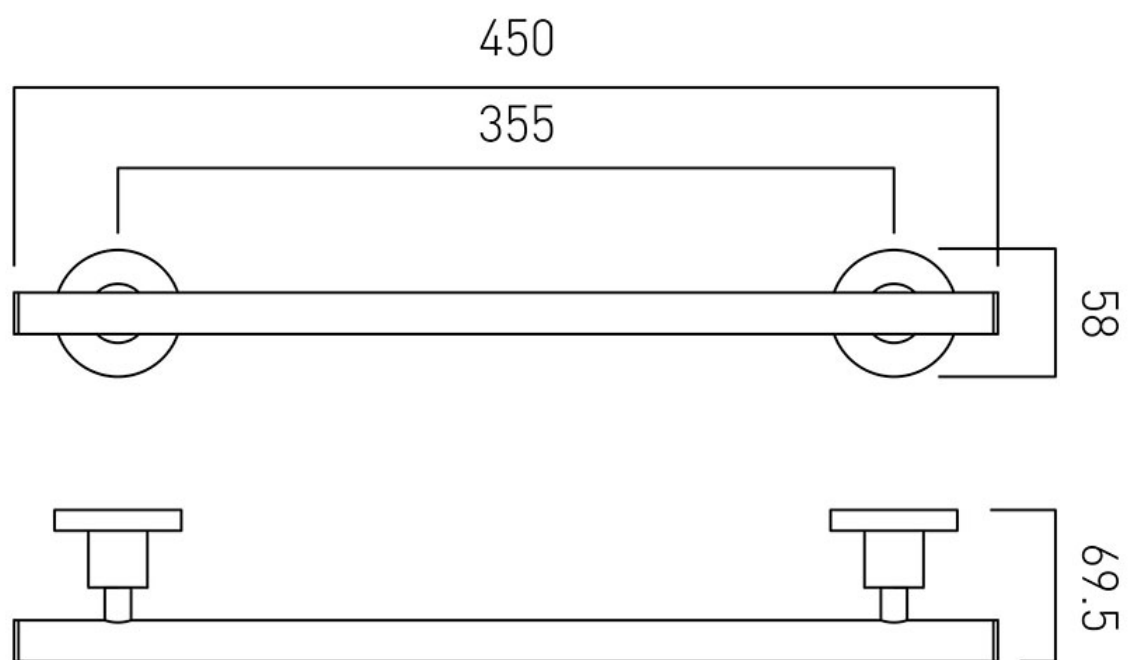

SPECIFICATION SHEET

COLLECTION: ELEMENTS

PRODUCT CODE: ELE-184-45-C/P

DESCRIPTION:

towel rail
wall mounted
450mm (18")

FINISH:

Chrome

tel: 01934 744466
email: sales@vado.com
www.vado.com

where inspiration flows
taps | showering | accessories

TECHNICAL DRAWING

COLLECTION: ELEMENTS

PRODUCT CODE: ELE-184-45-C/P

tel: 01934 744466
email: sales@vado.com
www.vado.com

where inspiration flows
taps | showering | accessories