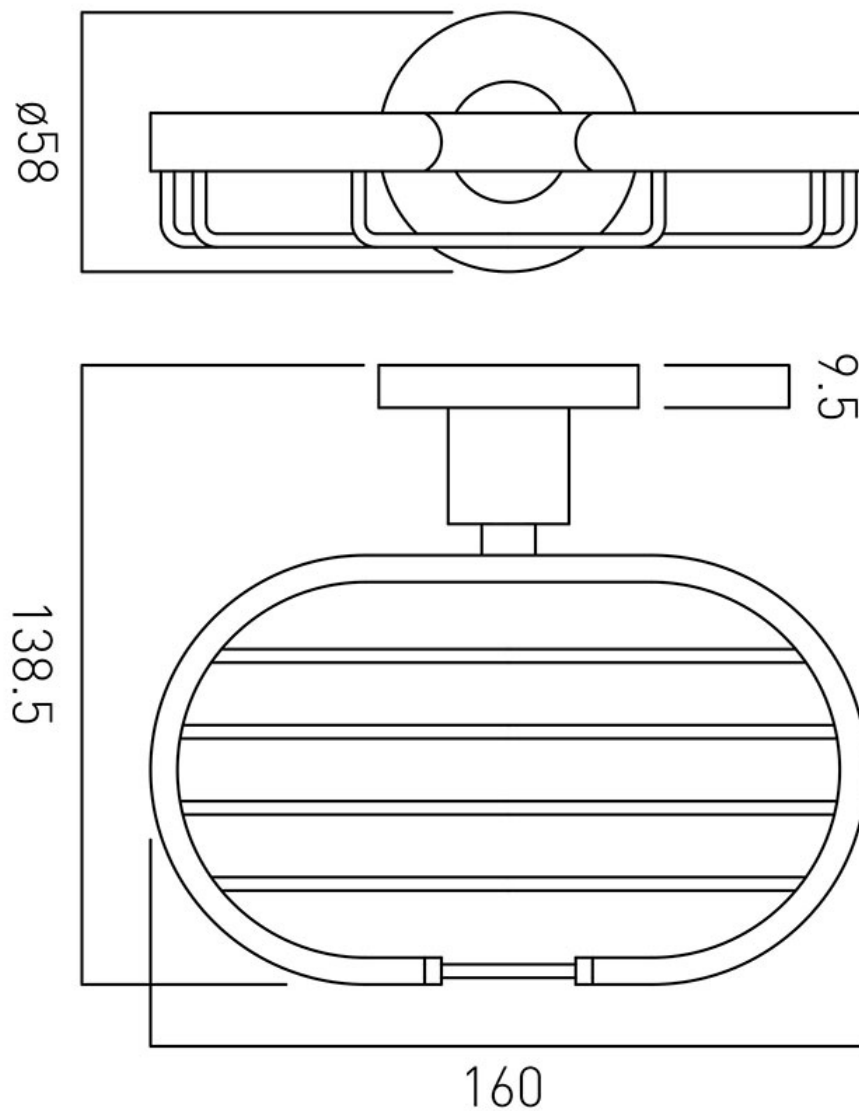

TECHNICAL DRAWING

COLLECTION: ELEMENTS

PRODUCT CODE: ELE-182A-C/P

tel: 01934 744466
email: sales@vado.com
www.vado.com

where inspiration flows
taps | showering | accessories