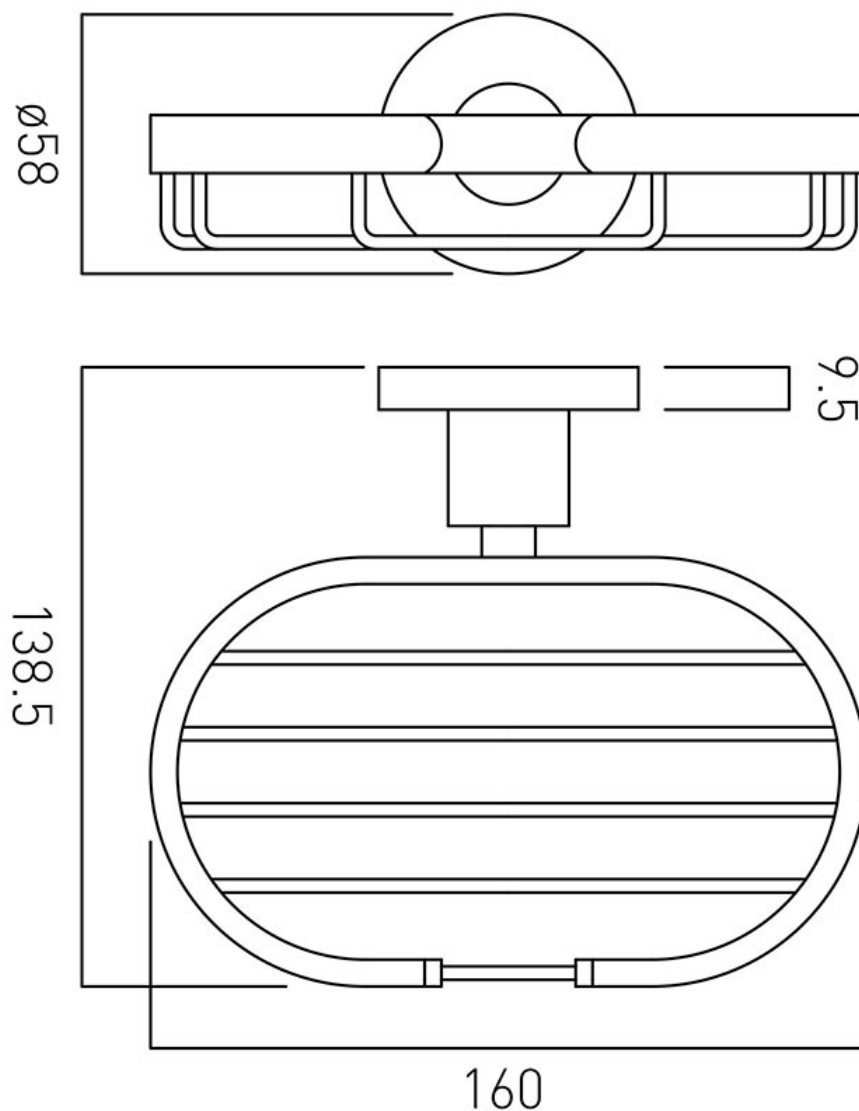

SPECIFICATION SHEET

COLLECTION: ELEMENTS

PRODUCT CODE: ELE-182A-C/P

DESCRIPTION:

soap holder
wall mounted

FINISH:

Chrome

tel: 01934 744466
email: sales@vado.com
www.vado.com

where inspiration flows
taps | showering | accessories

TECHNICAL DRAWING

COLLECTION: ELEMENTS

PRODUCT CODE: ELE-182A-C/P

tel: 01934 744466
email: sales@vado.com
www.vado.com

where inspiration flows
taps | showering | accessories