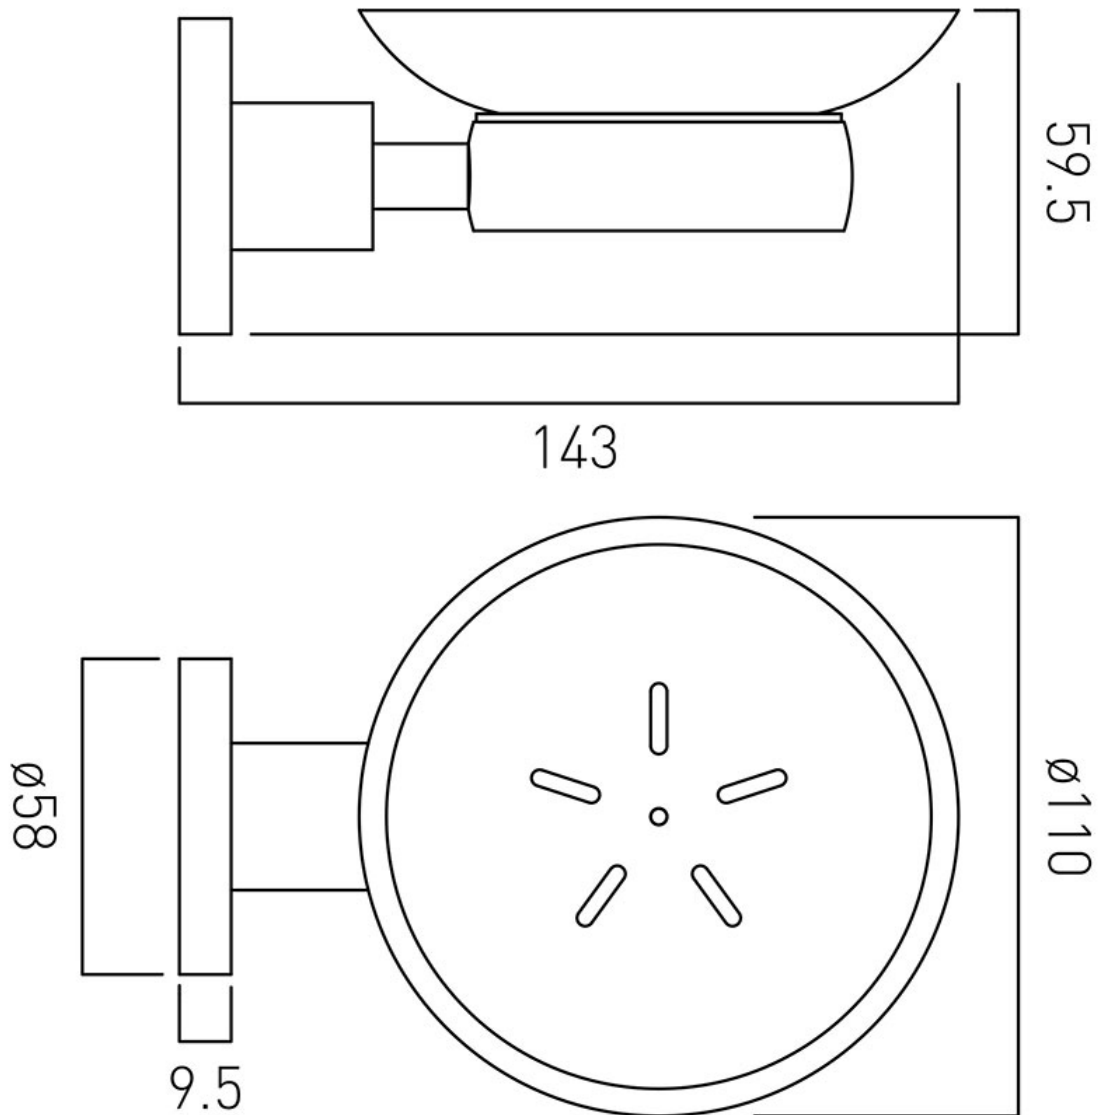

# TECHNICAL DRAWING

**COLLECTION:** ELEMENTS

**PRODUCT CODE:** ELE-182-C/P

tel: 01934 744466  
email: sales@vado.com  
www.vado.com

**where inspiration flows**  
taps | showering | accessories