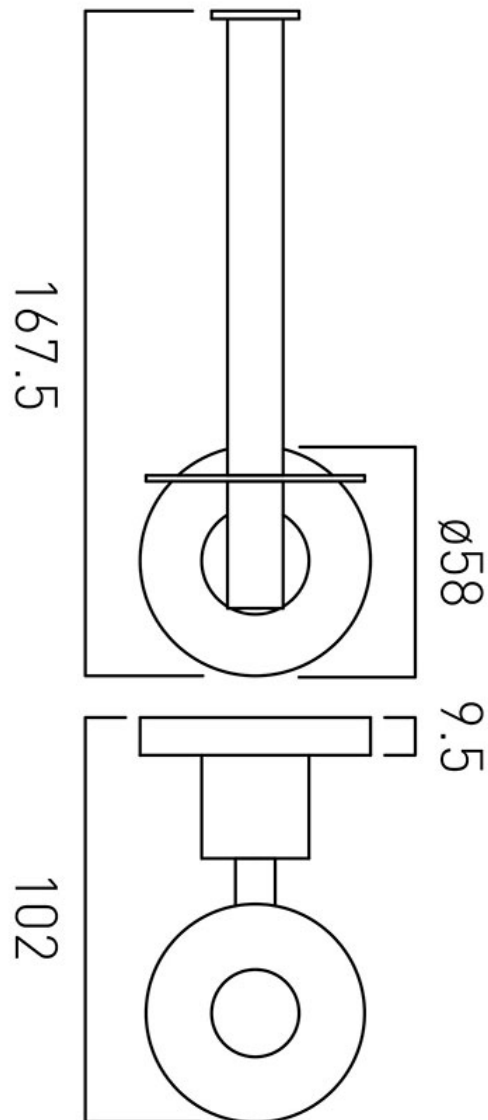

SPECIFICATION SHEET

COLLECTION: ELEMENTS

PRODUCT CODE: ELE-180S-C/P

DESCRIPTION:

spare paper holder
wall mounted

FINISH:

Chrome

tel: 01934 744466
email: sales@vado.com
www.vado.com

where inspiration flows
taps | showering | accessories

TECHNICAL DRAWING

COLLECTION: ELEMENTS

PRODUCT CODE: ELE-180S-C/P

tel: 01934 744466
email: sales@vado.com
www.vado.com

where inspiration flows
taps | showering | accessories