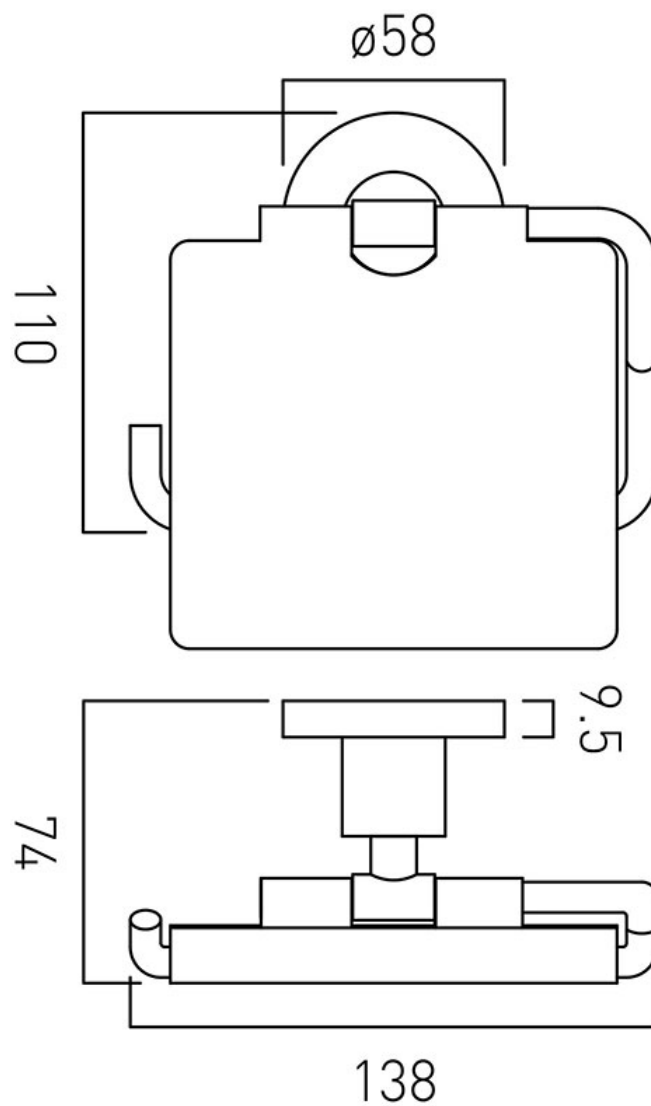

TECHNICAL DRAWING

COLLECTION: ELEMENTS

PRODUCT CODE: ELE-180A-C/P

tel: 01934 744466
email: sales@vado.com
www.vado.com

where inspiration flows
taps | showering | accessories