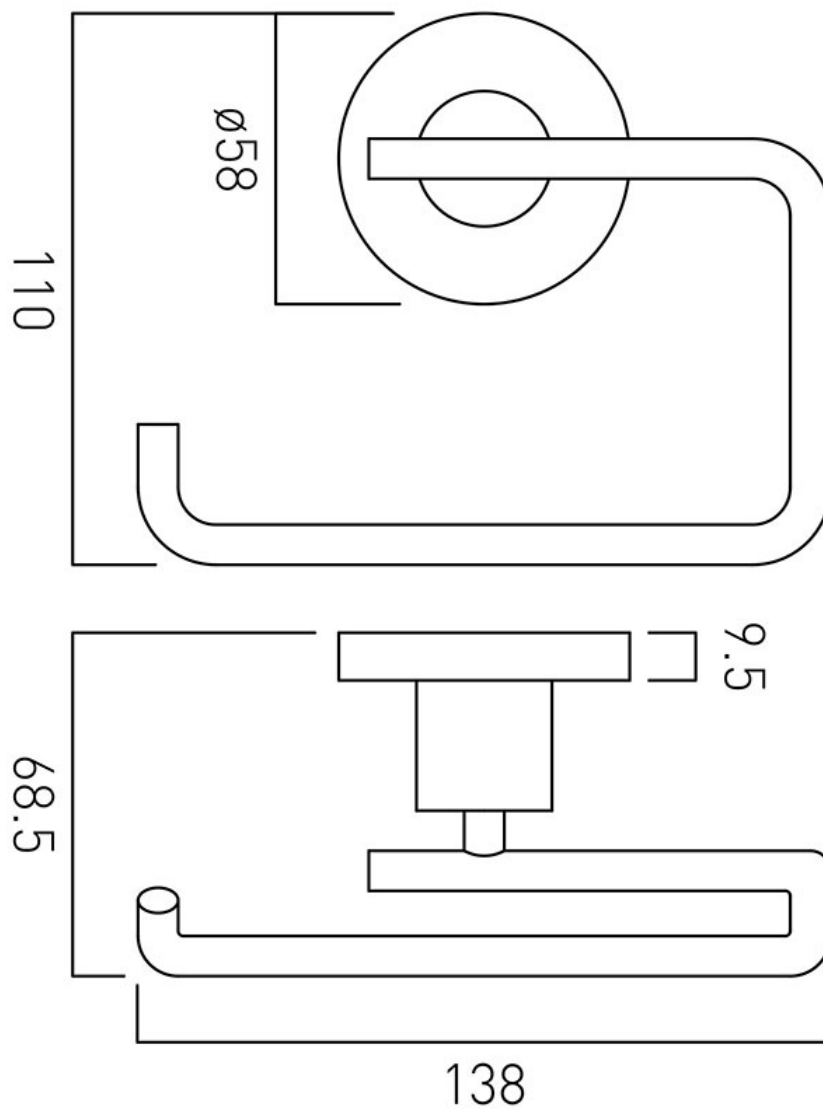

TECHNICAL DRAWING

COLLECTION: ELEMENTS

PRODUCT CODE: ELE-180-C/P

tel: 01934 744466
email: sales@vado.com
www.vado.com

where inspiration flows
taps | showering | accessories