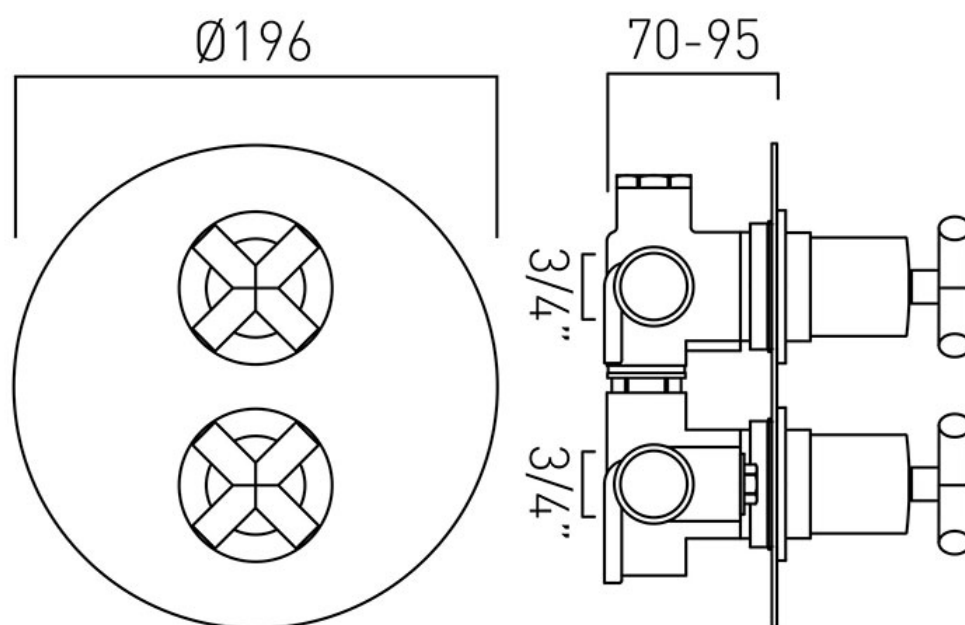

TECHNICAL DRAWING

COLLECTION: ELEMENTS

PRODUCT CODE: ELE-148D/2-C/P

tel: 01934 744466
email: sales@vado.com
www.vado.com

where inspiration flows
taps | showering | accessories