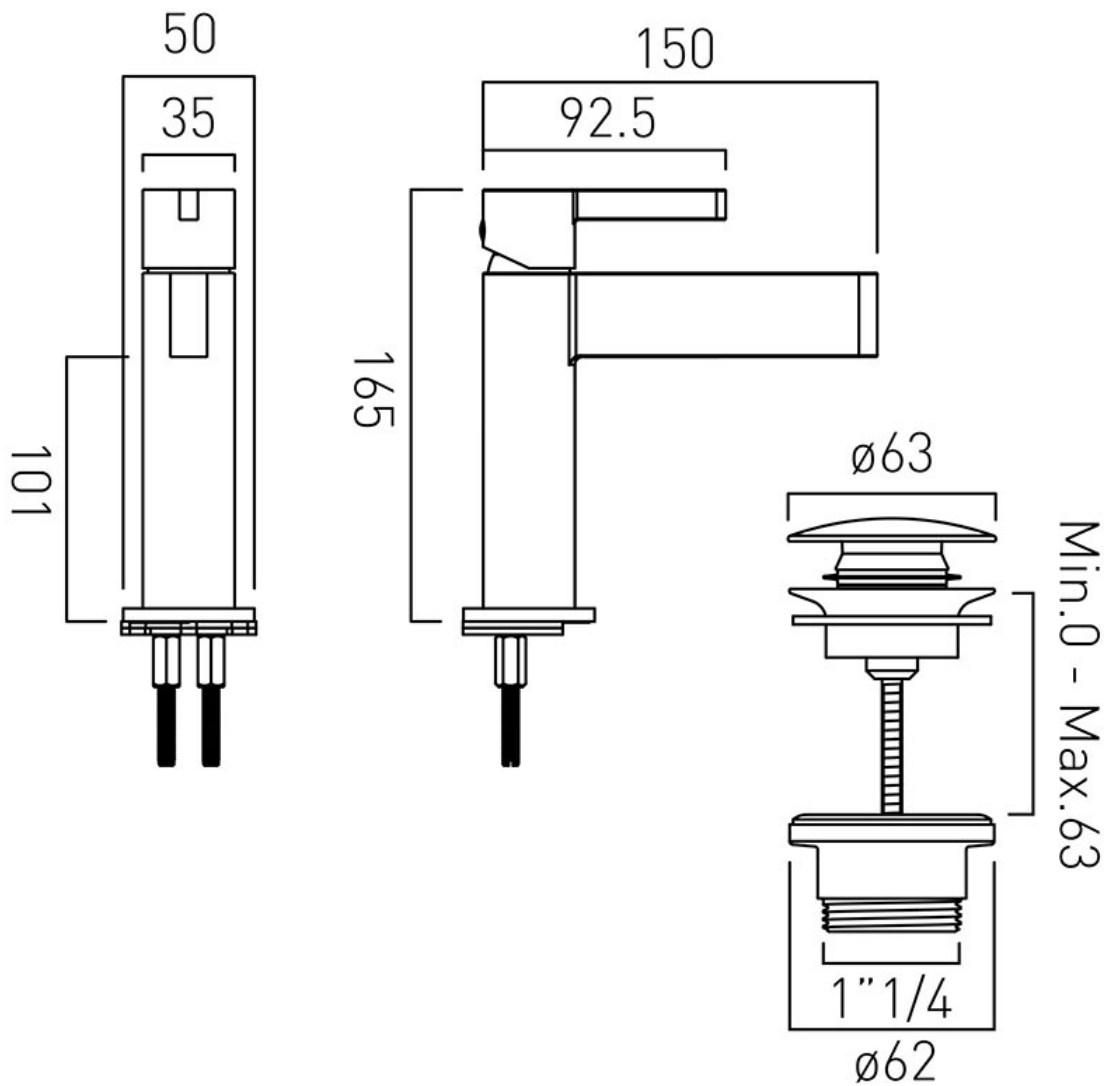

TECHNICAL DRAWING

COLLECTION: EDIT

PRODUCT CODE: EDI-100/CC-C/P

tel: 01934 744466
email: sales@vado.com
www.vado.com

where inspiration flows
taps | showering | accessories