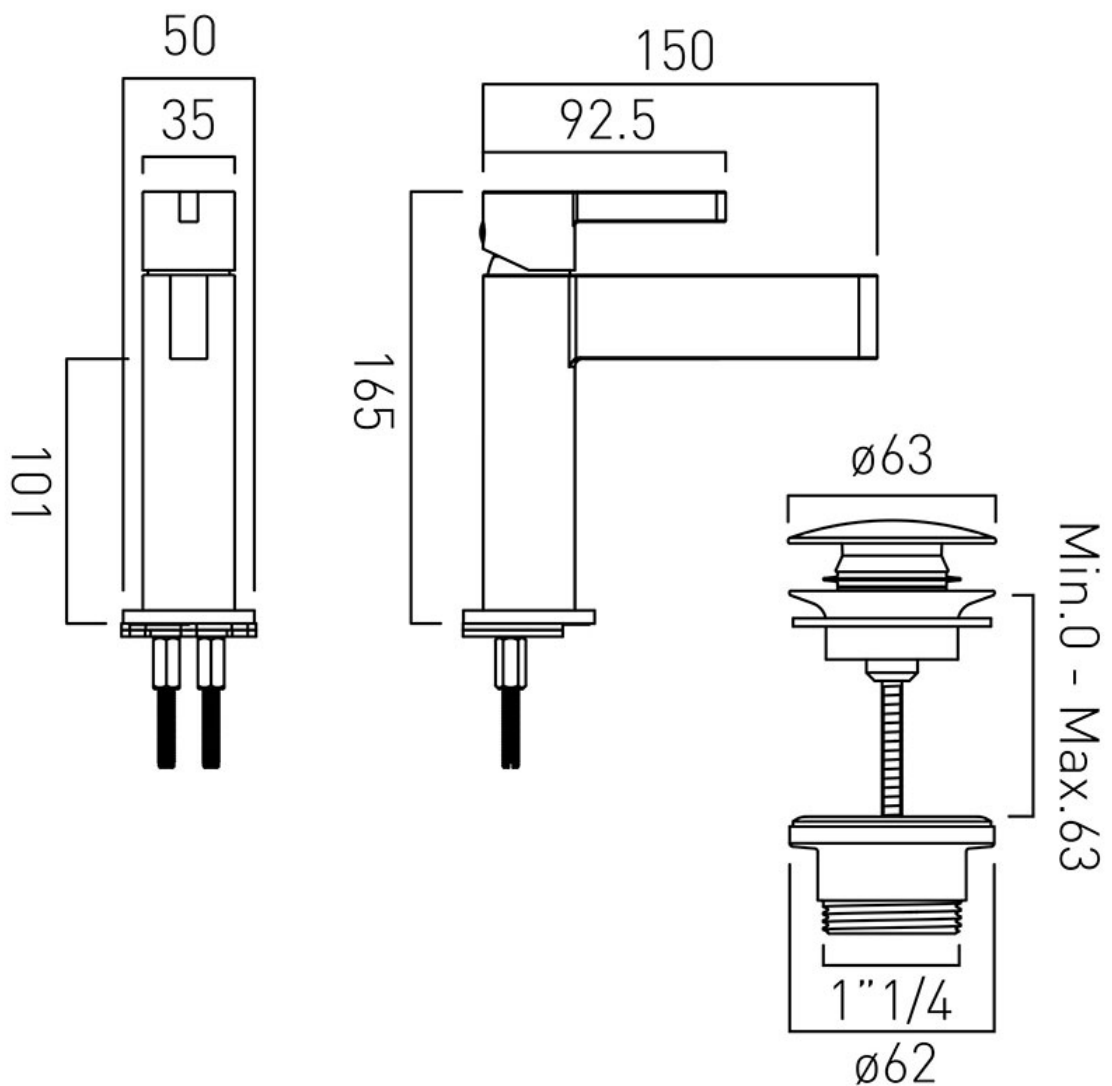

SPECIFICATION SHEET

COLLECTION: EDIT

PRODUCT CODE: EDI-100/CC-C/P

DESCRIPTION:

mono basin mixer
single lever
deck mounted
smooth bodied
with universal basin waste
minimum operating pressure 1.0 bar MP

FINISH:

Chrome

FLOW REGULATOR:

flow regulator fitted as standard

MINIMUM OPERATING PRESSURE:

1.0 bar MP

FLOW RATE AT 3.0 BAR FLOW PRESSURE:

5 l/min

tel: 01934 744466
email: sales@vado.com
www.vado.com

where inspiration flows
taps | showering | accessories

TECHNICAL DRAWING

COLLECTION: EDIT

PRODUCT CODE: EDI-100/CC-C/P

tel: 01934 744466
email: sales@vado.com
www.vado.com

where inspiration flows
taps | showering | accessories