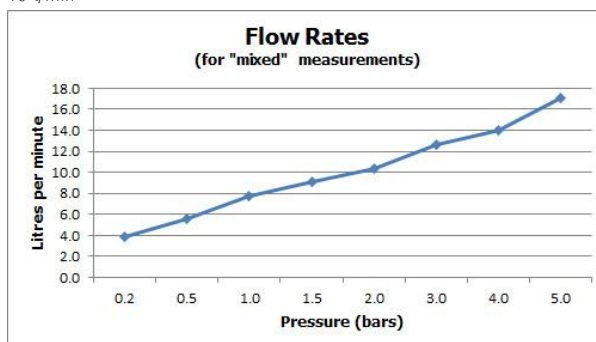

FLOW RATE AT 3.0 BAR FLOW PRESSURE:

13 l/min

tel: 01934 744466
email: sales@vado.com
www.vado.com

where inspiration flows
taps | showering | accessories