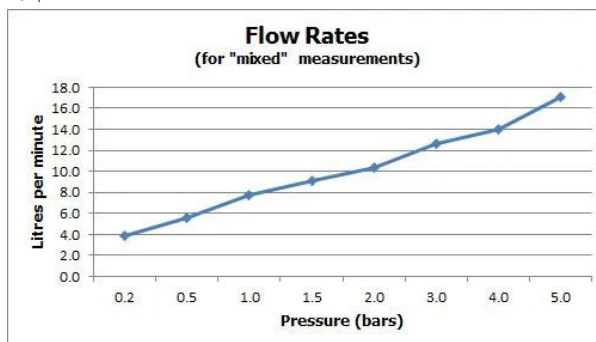

**FINISH:**

Chrome

**FLOW REGULATOR:**

FR-100/5-PLA

**MINIMUM OPERATING PRESSURE:**

0.2 bar LP

**FLOW RATE AT 3.0 BAR FLOW PRESSURE:**

13 l/min