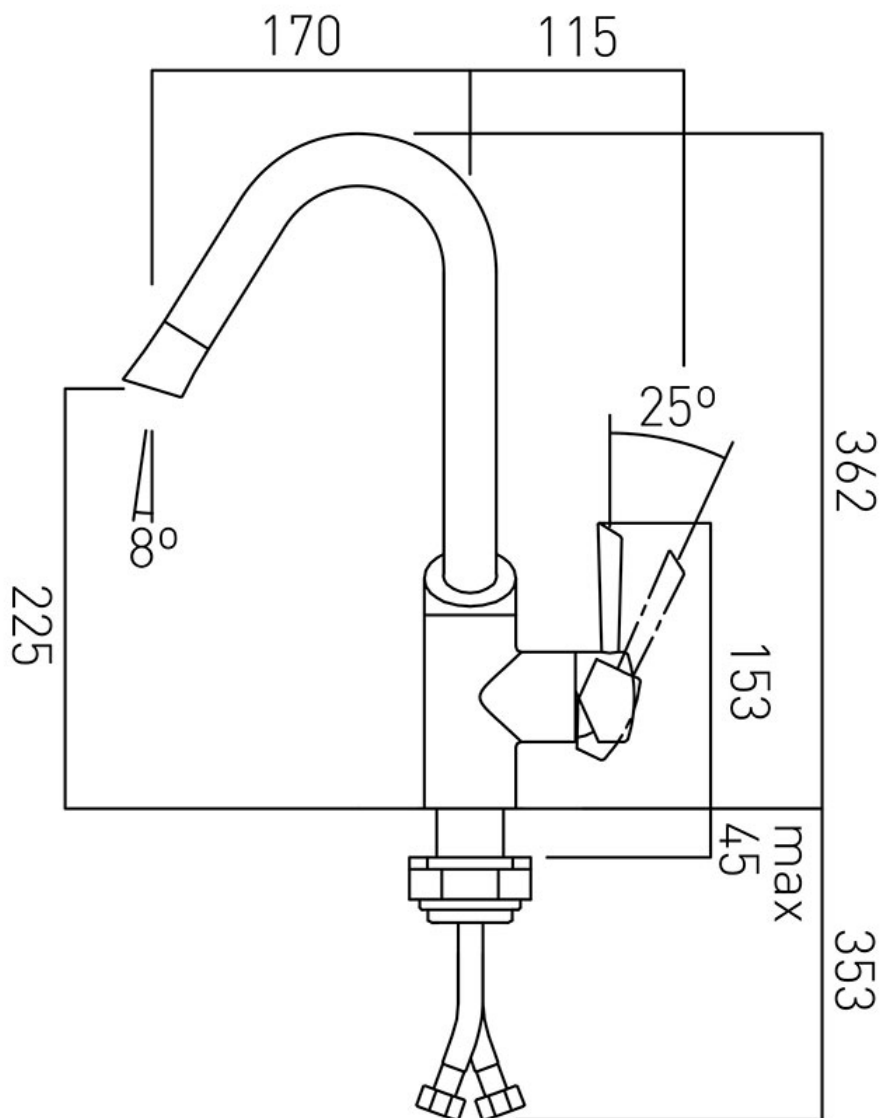

## DESCRIPTION:

Kori  
mono kitchen mixer  
single lever  
deck mounted  
with swivel spout  
ceramic cartridge CAR-NKS-40B  
deck mount drill hole diameter 34mm  
minimum operating pressure 0.2 bar LP

## FLOW REGULATOR:

FR-100/5-PLA

## FLOW RATE AT 3.0 BAR FLOW PRESSURE:

13 l/min

tel: 01934 744466  
email: sales@vado.com  
www.vado.com

where inspiration flows  
taps | showering | accessories

# TECHNICAL DRAWING

COLLECTION:

PRODUCT CODE: CUC-1004-C/P

tel: 01934 744466  
email: sales@vado.com  
www.vado.com

**where inspiration flows**  
taps | showering | accessories