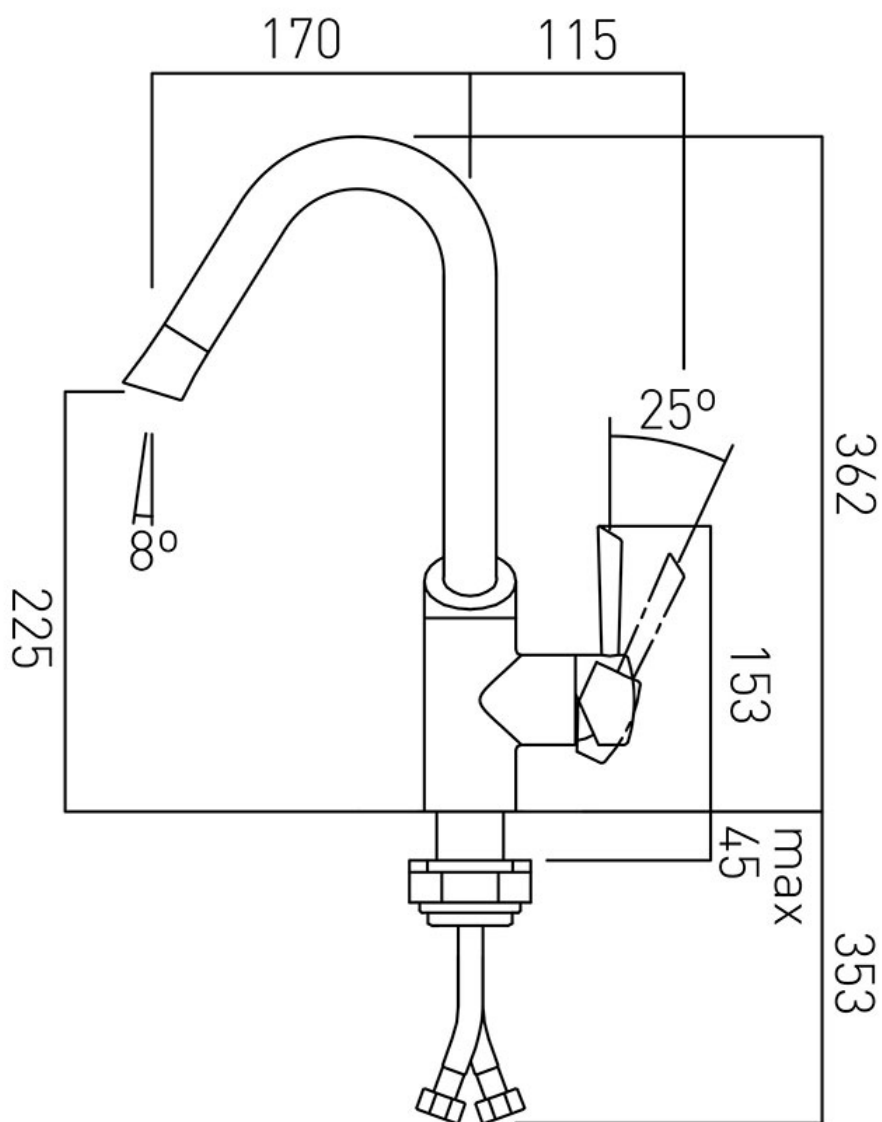

# SPECIFICATION SHEET

**COLLECTION:** KORI

**PRODUCT CODE:** CUC-1004-C/P

**DESCRIPTION:**

Kori  
mono kitchen mixer  
single lever  
deck mounted  
with swivel spout  
ceramic cartridge CAR-NKJ-40B  
deck mount drill hole diameter 34mm  
minimum operating pressure 0.2 bar LP

**FINISH:**

Chrome

**FLOW REGULATOR:**

FR-100/5-PLA

**MINIMUM OPERATING PRESSURE:**

0.2 bar LP

**FLOW RATE AT 3.0 BAR FLOW PRESSURE:**

13 l/min

# TECHNICAL DRAWING

**COLLECTION:** KORI

**PRODUCT CODE:** CUC-1004-C/P

tel: 01934 744466  
email: sales@vado.com  
www.vado.com

**where inspiration flows**  
taps | showering | accessories