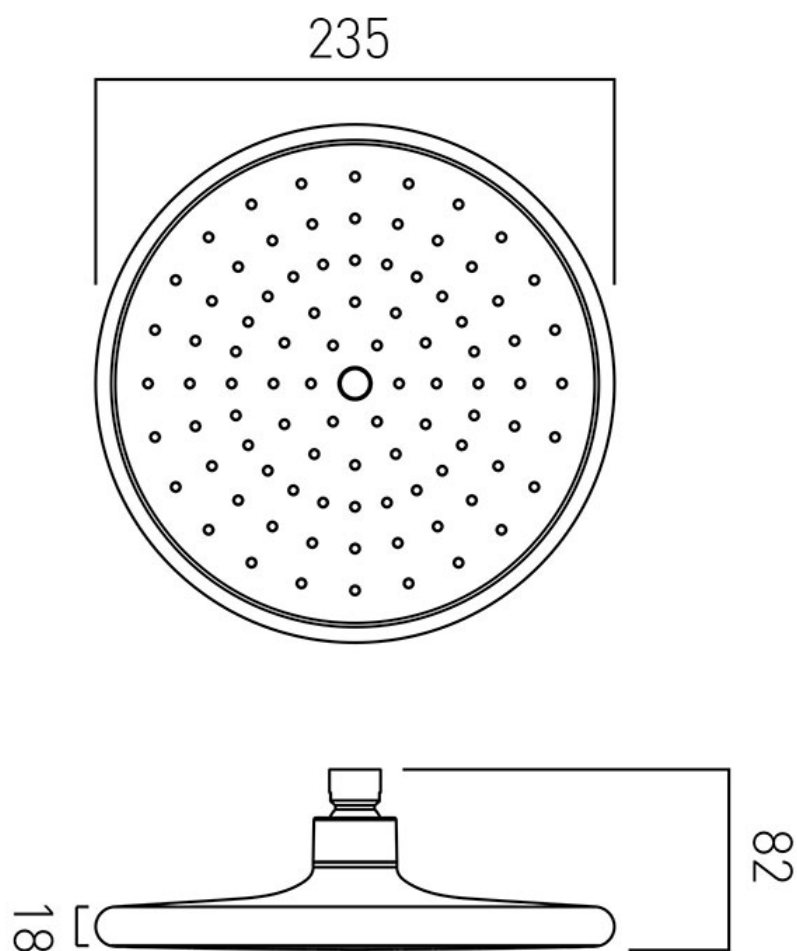

SPECIFICATION SHEET

COLLECTION: CERES

PRODUCT CODE: CER-HEAD-C/P

DESCRIPTION:

round self-cleaning shower head
235mm (9") diameter
1/2" female inlet
minimum operating pressure 0.2 bar LP

FINISH:

Chrome

FLOW REGULATOR:

FR-FLEXI/9-PLA

MINIMUM OPERATING PRESSURE:

0.2 bar LP

FLOW RATE AT 3.0 BAR FLOW PRESSURE:

24.6 l/min

tel: 01934 744466
email: sales@vado.com
www.vado.com

where inspiration flows
taps | showering | accessories

TECHNICAL DRAWING

COLLECTION: CERES

PRODUCT CODE: CER-HEAD-C/P

tel: 01934 744466
email: sales@vado.com
www.vado.com

where inspiration flows
taps | showering | accessories