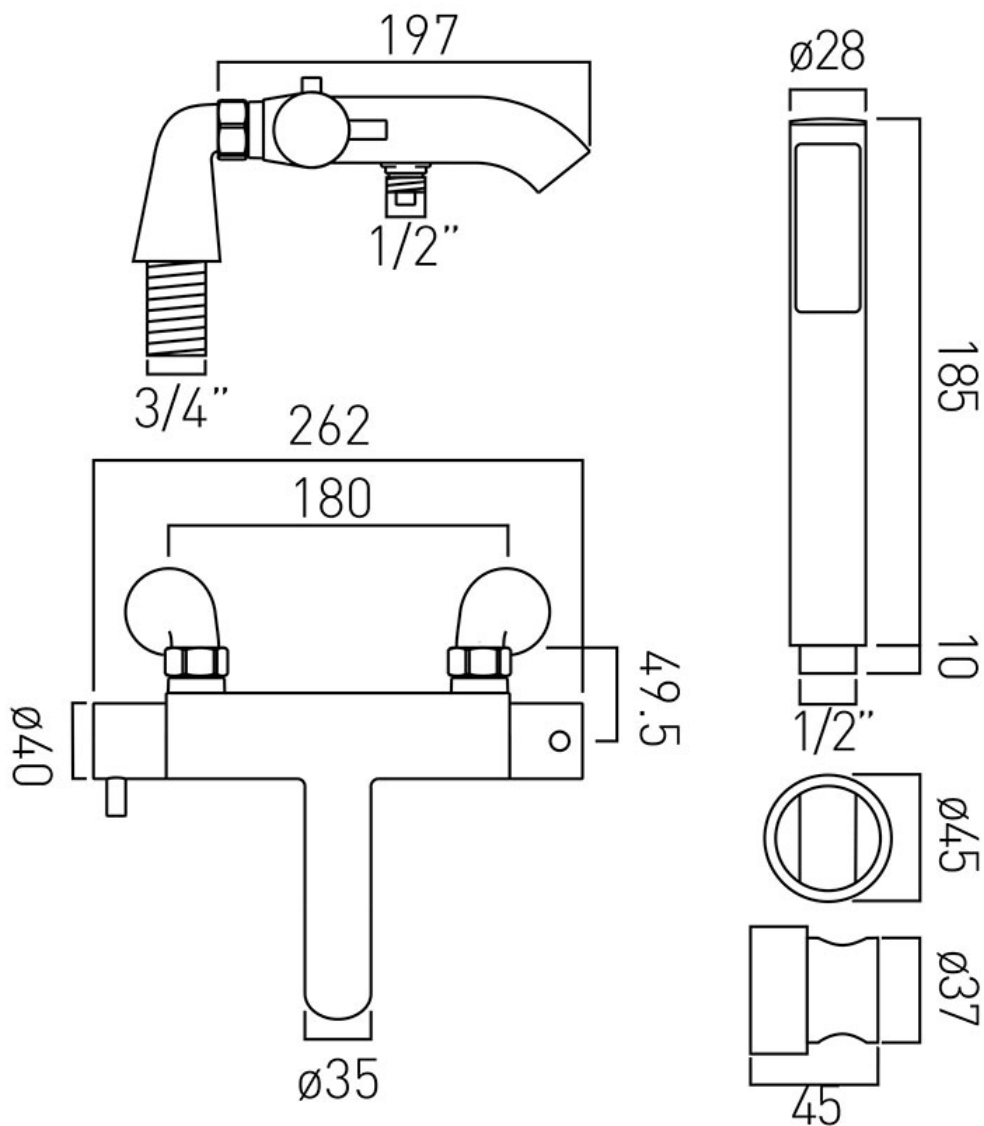

TECHNICAL DRAWING

COLLECTION: CELSIUS

PRODUCT CODE: CEL-131T+K-C/P

tel: 01934 744466
email: sales@vado.com
www.vado.com

where inspiration flows
taps | showering | accessories