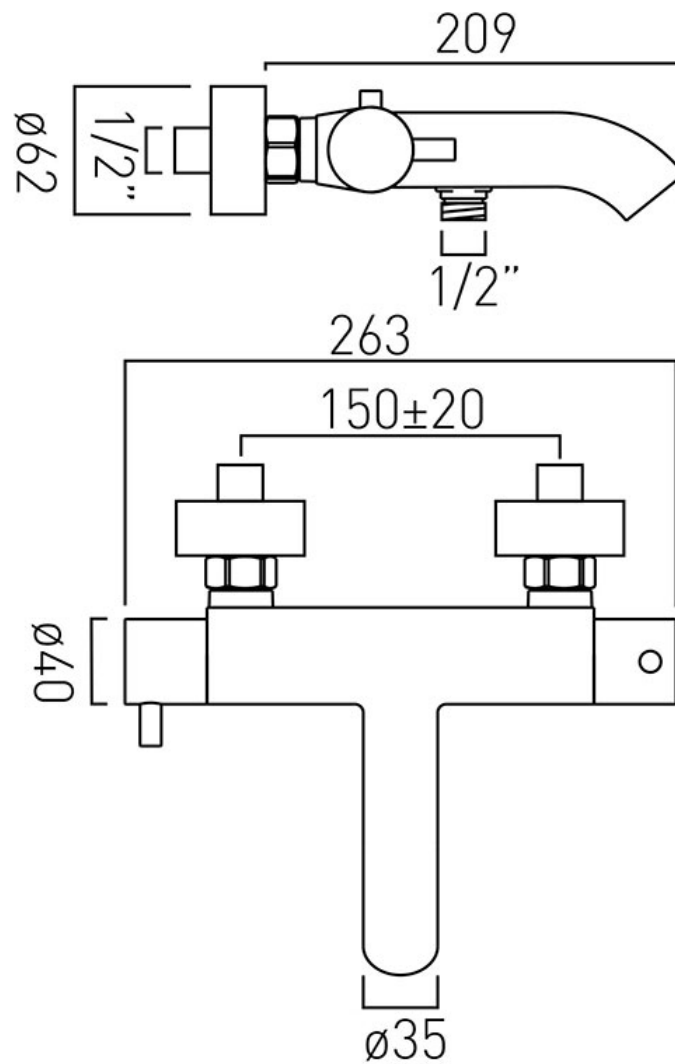

TECHNICAL DRAWING

COLLECTION: CELSIUS

PRODUCT CODE: CEL-123T-C/P

tel: 01934 744466
email: sales@vado.com
www.vado.com

where inspiration flows
taps | showering | accessories