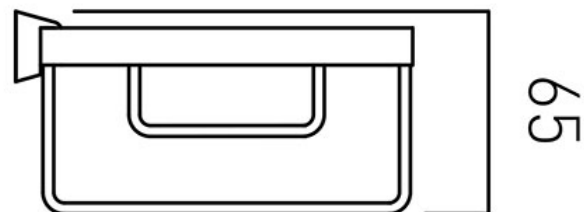

TECHNICAL DRAWING

COLLECTION: BASKETS

PRODUCT CODE: BAS-2016M-C/P

tel: 01934 744466
email: sales@vado.com
www.vado.com

where inspiration flows
taps | showering | accessories