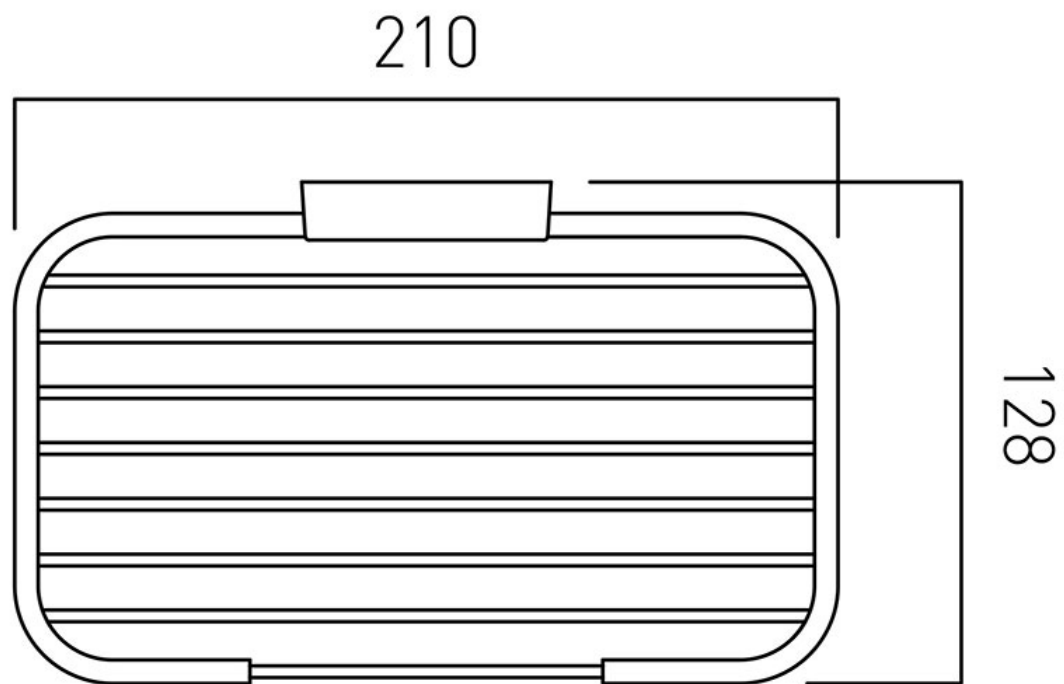

TECHNICAL DRAWING

COLLECTION: BASKETS

PRODUCT CODE: BAS-2016M-C/P

tel: 01934 744466
email: sales@vado.com
www.vado.com

where inspiration flows
taps | showering | accessories