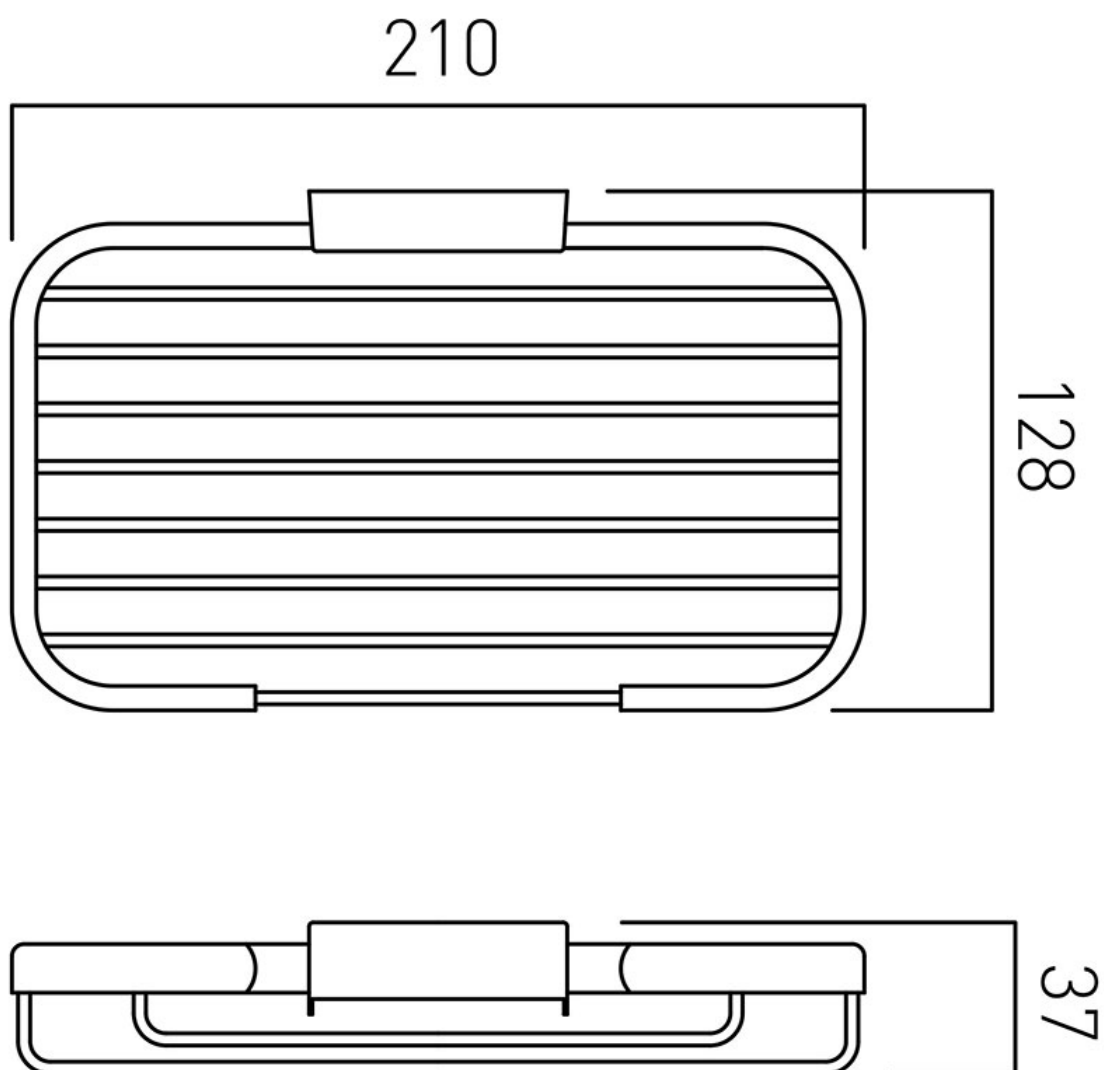

TECHNICAL DRAWING

COLLECTION: BASKETS

PRODUCT CODE: BAS-2002-C/P

tel: 01934 744466
email: sales@vado.com
www.vado.com

where inspiration flows
taps | showering | accessories