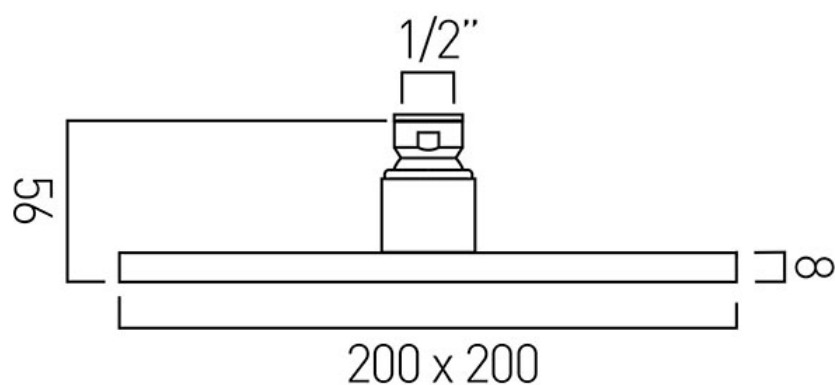

TECHNICAL DRAWING

COLLECTION: ATMOSPHERE

PRODUCT CODE: ATM-HEAD/SQ/B-C/P

tel: 01934 744466
email: sales@vado.com
www.vado.com

where inspiration flows
taps | showering | accessories