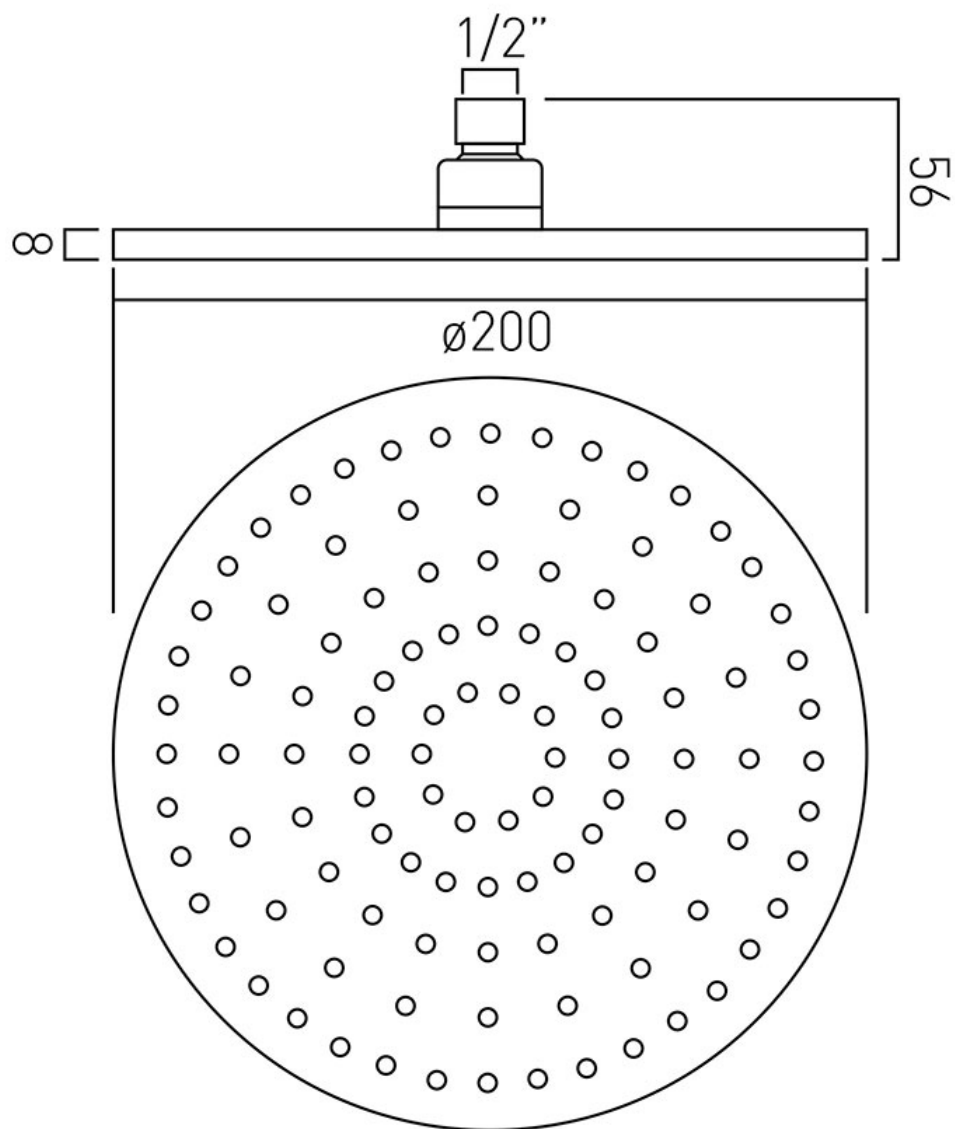

TECHNICAL DRAWING

COLLECTION: ATMOSPHERE

PRODUCT CODE: ATM-HEAD/RO/B-C/P

tel: 01934 744466
email: sales@vado.com
www.vado.com

where inspiration flows
taps | showering | accessories