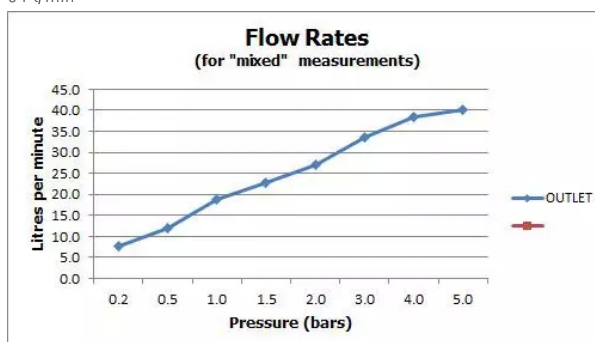

SPECIFICATION SHEET

COLLECTION: AQUABLADE

PRODUCT CODE: AQB-SQ/40-C/P

DESCRIPTION:

Aquablade
square slimline single function shower head
easy clean
1/2" female inlet

400mm (16")
minimum operating pressure 1.0 bar MP

FINISH:

Chrome

FLOW REGULATOR:

FR-SHOWER/9-C/P

MINIMUM OPERATING PRESSURE:

1.0 bar MP

FLOW RATE AT 3.0 BAR FLOW PRESSURE:

34 l/min