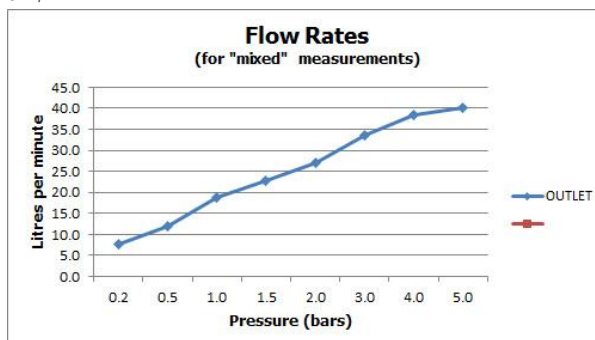

FLOW RATE AT 3.0 BAR FLOW PRESSURE:

34 l/min

tel: 01934 744466
email: sales@vado.com
www.vado.com

where inspiration flows
taps | showering | accessories