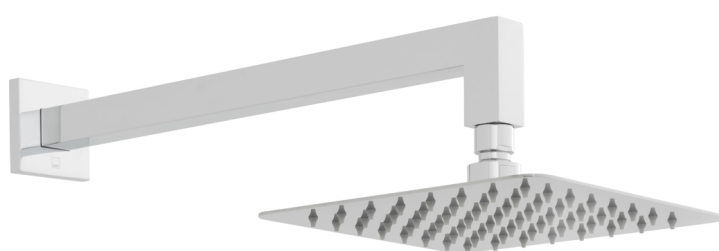

SPECIFICATION SHEET

COLLECTION: AQUABLADE

PRODUCT CODE: AQB-SQ/20/SA/A-C/P

DESCRIPTION:

Aquablade
square slimline single function shower head
with shower arm
easy clean
wall mounted

200mm (8")
minimum operating pressure 0.2 bar LP

FINISH:

Chrome

FLOW REGULATOR:

FR-SHOWER/9-C/P

MINIMUM OPERATING PRESSURE:

0.2 bar LP

tel: 01934 744466
email: sales@vado.com
www.vado.com

where inspiration flows
taps | showering | accessories