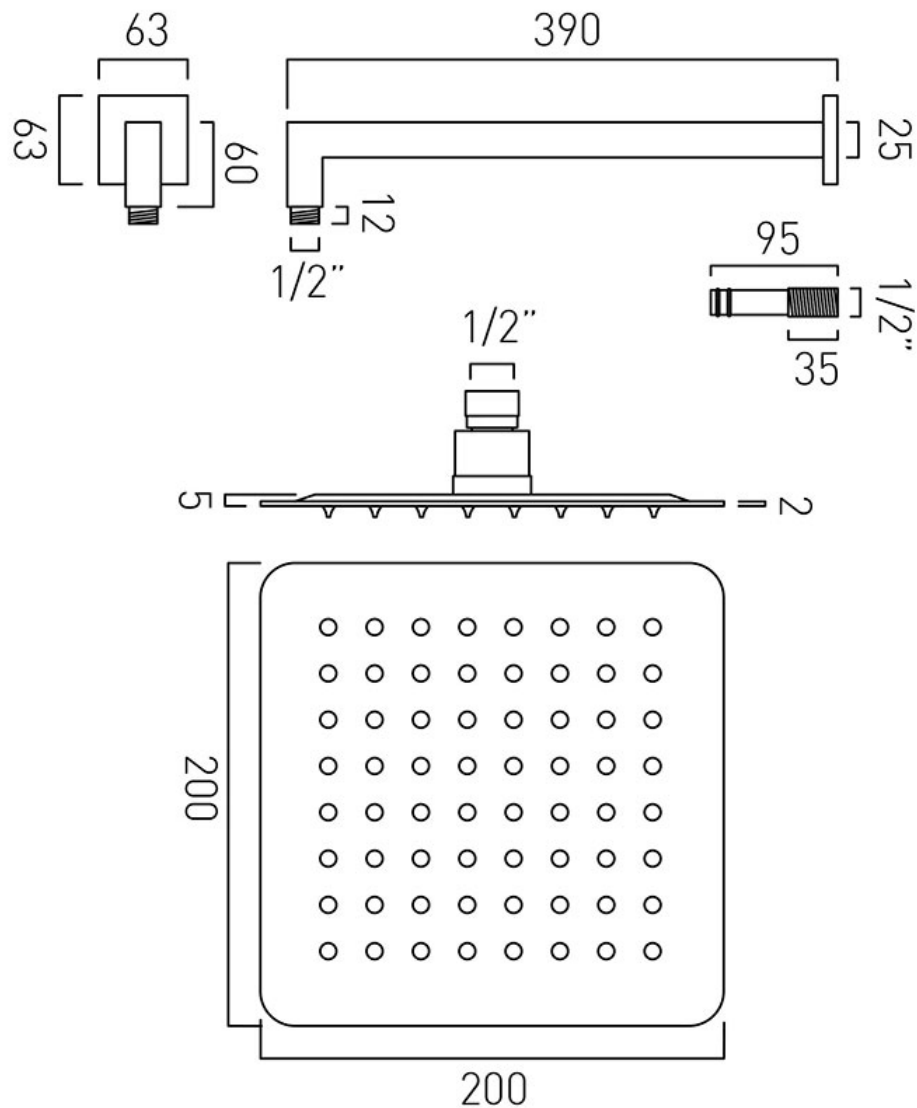

SPECIFICATION SHEET

COLLECTION: AQUABLADE

PRODUCT CODE: AQB-SQ/20/SA/A-C/P

DESCRIPTION:

Aquablade
square slimline single function shower head
with shower arm
easy clean
wall mounted

200mm (8")
minimum operating pressure 0.2 bar LP

FINISH:

Chrome

FLOW REGULATOR:

FR-SHOWER/9-C/P

MINIMUM OPERATING PRESSURE:

0.2 bar LP

tel: 01934 744466
email: sales@vado.com
www.vado.com

where inspiration flows
taps | showering | accessories

TECHNICAL DRAWING

COLLECTION: AQUABLADE

PRODUCT CODE: AQB-SQ/20/SA/A-C/P

tel: 01934 744466
email: sales@vado.com
www.vado.com

where inspiration flows
taps | showering | accessories