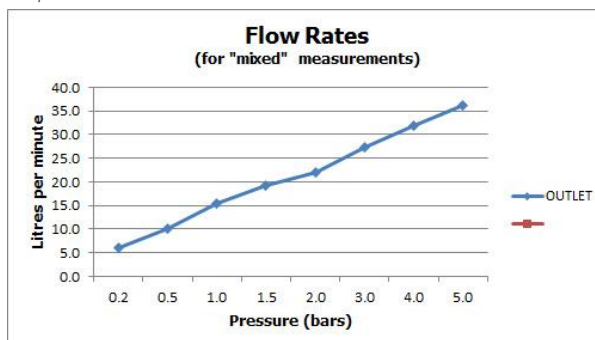

FLOW RATE AT 3.0 BAR FLOW PRESSURE:

27 l/min

tel: 01934 744466
email: sales@vado.com
www.vado.com

where inspiration flows
taps | showering | accessories