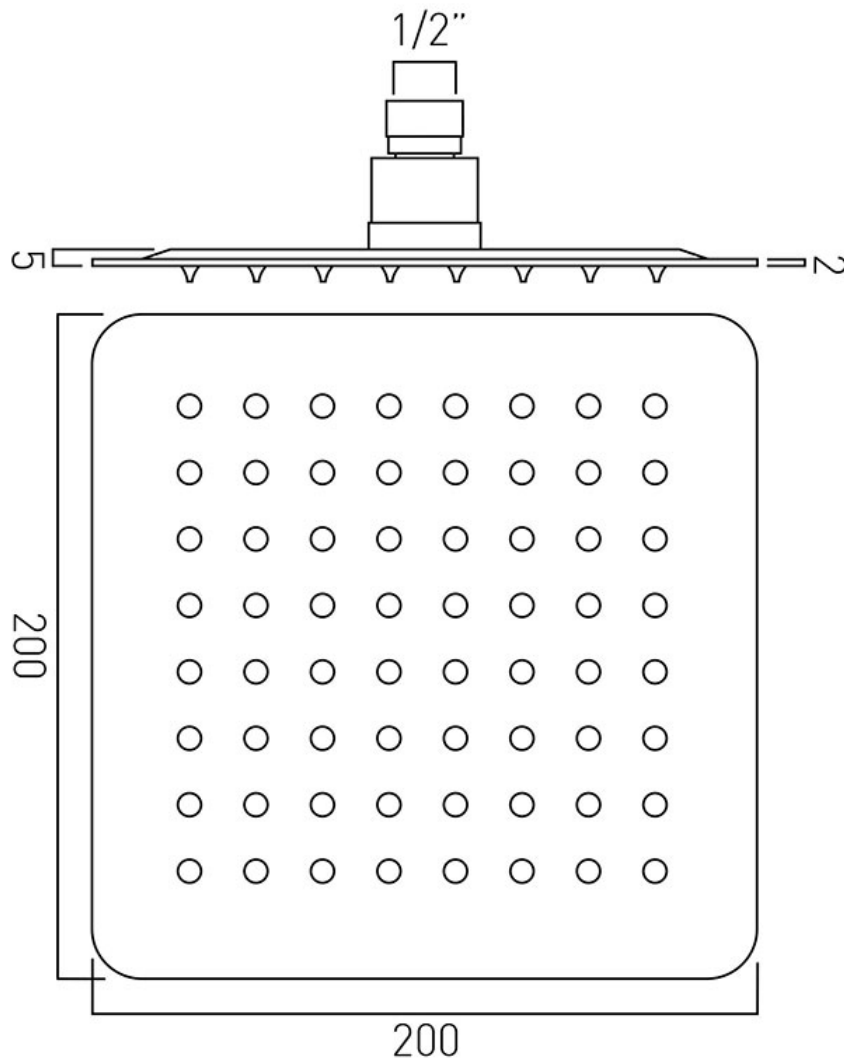

TECHNICAL DRAWING

COLLECTION: AQUABLADE

PRODUCT CODE: AQB-SQ/20-C/P

tel: 01934 744466
email: sales@vado.com
www.vado.com

where inspiration flows
taps | showering | accessories