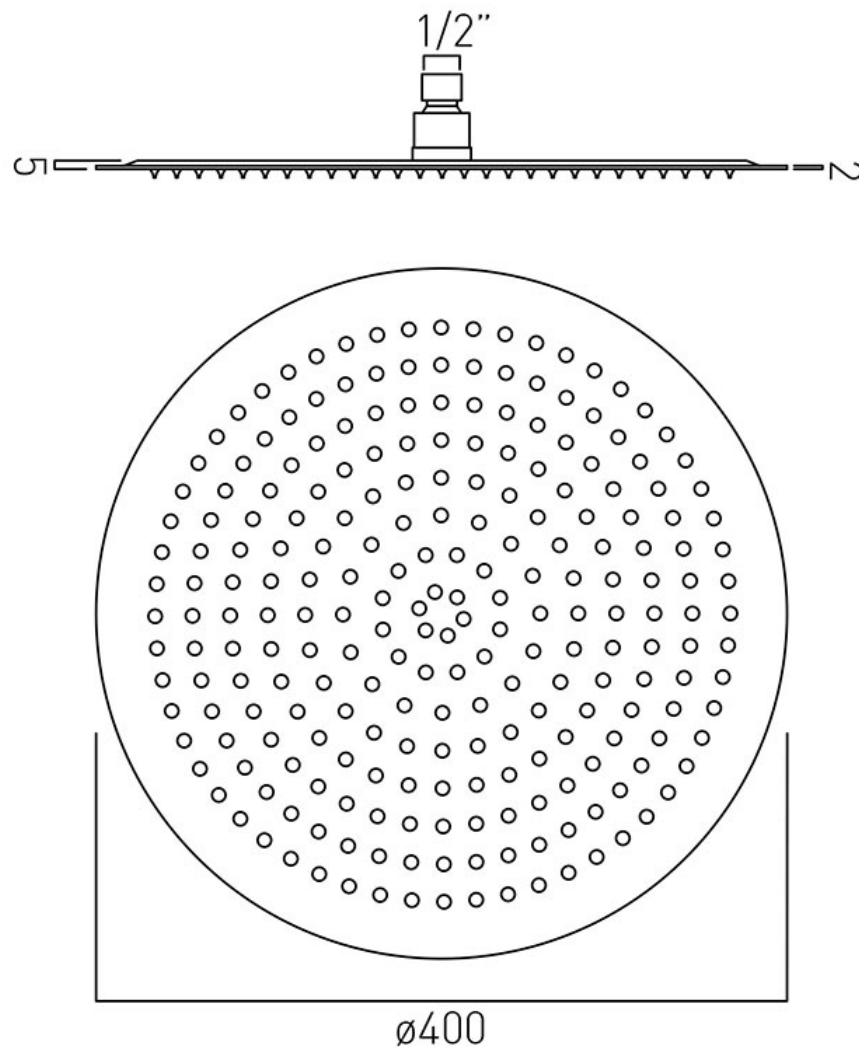

SPECIFICATION SHEET

COLLECTION: AQUABLADE

PRODUCT CODE: AQB-RO/40-C/P

DESCRIPTION:

Aquablade
round slimline single function shower head
easy clean
1/2" female inlet

400mm (16") diameter
minimum operating pressure 1.0 bar MP

FINISH:

Chrome

FLOW REGULATOR:

FR-SHOWER/9-C/P

MINIMUM OPERATING PRESSURE:

1.0 bar MP

FLOW RATE AT 3.0 BAR FLOW PRESSURE:

32 l/min

tel: 01934 744466
email: sales@vado.com
www.vado.com

where inspiration flows
taps | showering | accessories

TECHNICAL DRAWING

COLLECTION: AQUABLADE

PRODUCT CODE: AQB-R0/40-C/P

tel: 01934 744466
email: sales@vado.com
www.vado.com