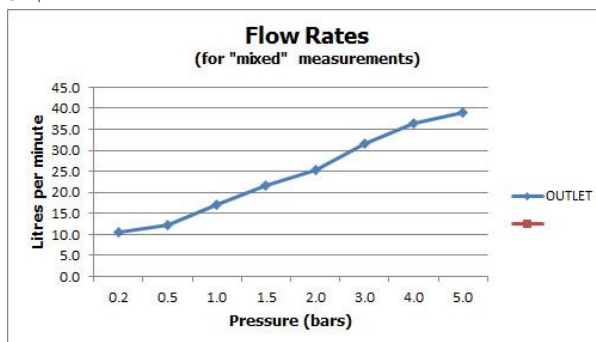

SPECIFICATION SHEET

COLLECTION: AQUABLADE

PRODUCT CODE: AQB-RO/40-C/P

DESCRIPTION:

Aquablade
round slimline single function shower head
easy clean
1/2" female inlet

400mm (16") diameter
minimum operating pressure 1.0 bar MP

FINISH:

Chrome

FLOW REGULATOR:

FR-SHOWER/9-C/P

MINIMUM OPERATING PRESSURE:

1.0 bar MP

FLOW RATE AT 3.0 BAR FLOW PRESSURE:

32 l/min