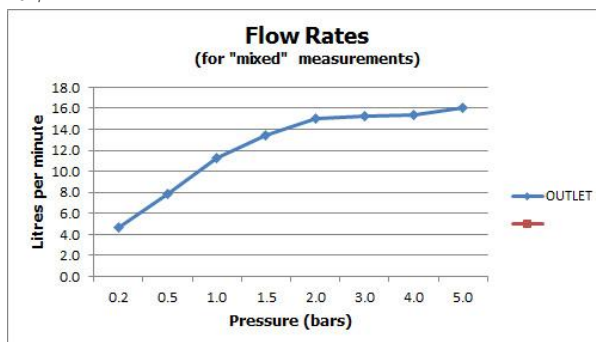

SPECIFICATION SHEET

COLLECTION: AQUABLADE

PRODUCT CODE: AQB-RO/15/SA-C/P

DESCRIPTION:

Aquablade
round slimline single function shower head
with shower arm
easy clean
wall mounted
150mm (6") diameter
minimum operating pressure 0.2 bar LP

FINISH:

Chrome

FLOW REGULATOR:

FR-SHOWER/9-C/P

MINIMUM OPERATING PRESSURE:

0.2 bar LP

FLOW RATE AT 3.0 BAR FLOW PRESSURE:

15 l/min