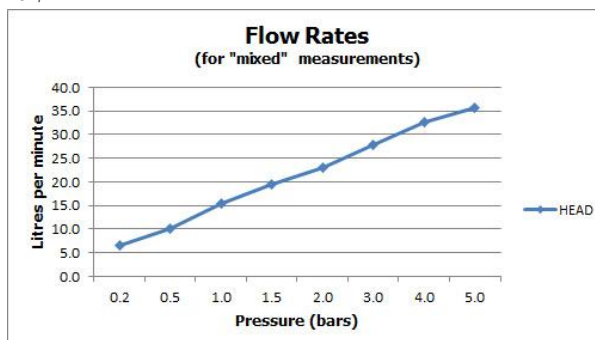

FLOW RATE AT 3.0 BAR FLOW PRESSURE:

28 l/min

tel: 01934 744466
email: sales@vado.com
www.vado.com

where inspiration flows
taps | showering | accessories