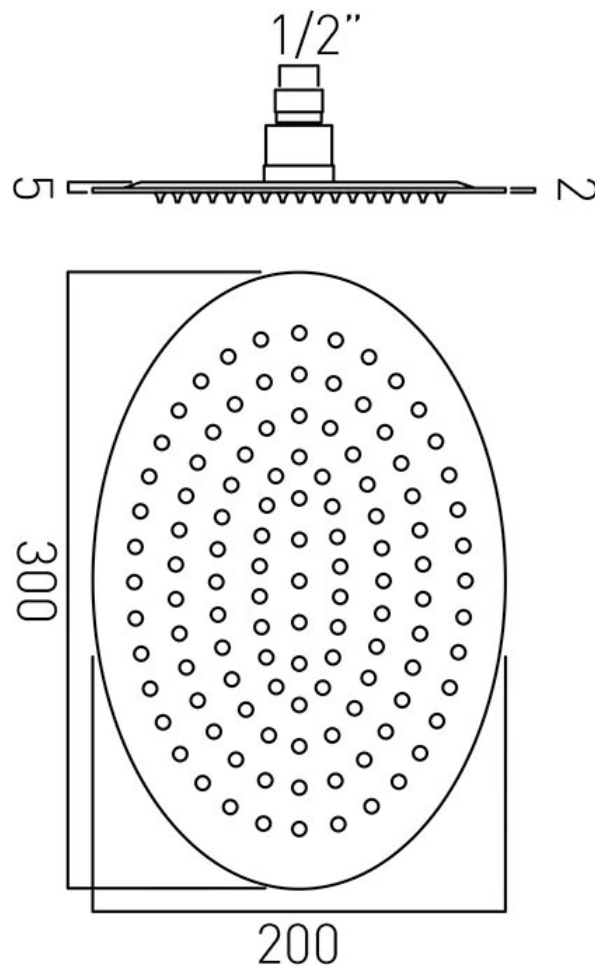

TECHNICAL DRAWING

COLLECTION: AQUABLADE

PRODUCT CODE: AQB-OV/30-C/P

tel: 01934 744466
email: sales@vado.com
www.vado.com

where inspiration flows
taps | showering | accessories