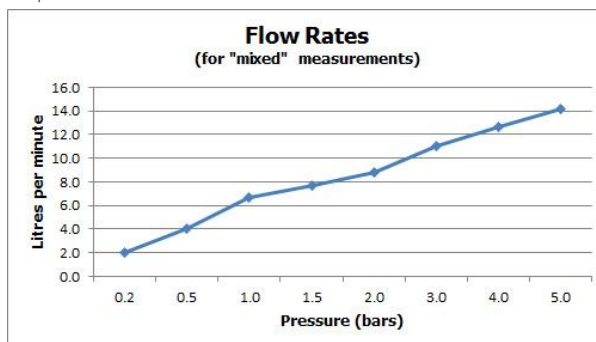

FINISH:

Chrome

MINIMUM OPERATING PRESSURE:

0.2 bar LP

FLOW RATE AT 3.0 BAR FLOW PRESSURE:

11 l/min

tel: 01934 744466
email: sales@vado.com
www.vado.com

where inspiration flows
taps | showering | accessories