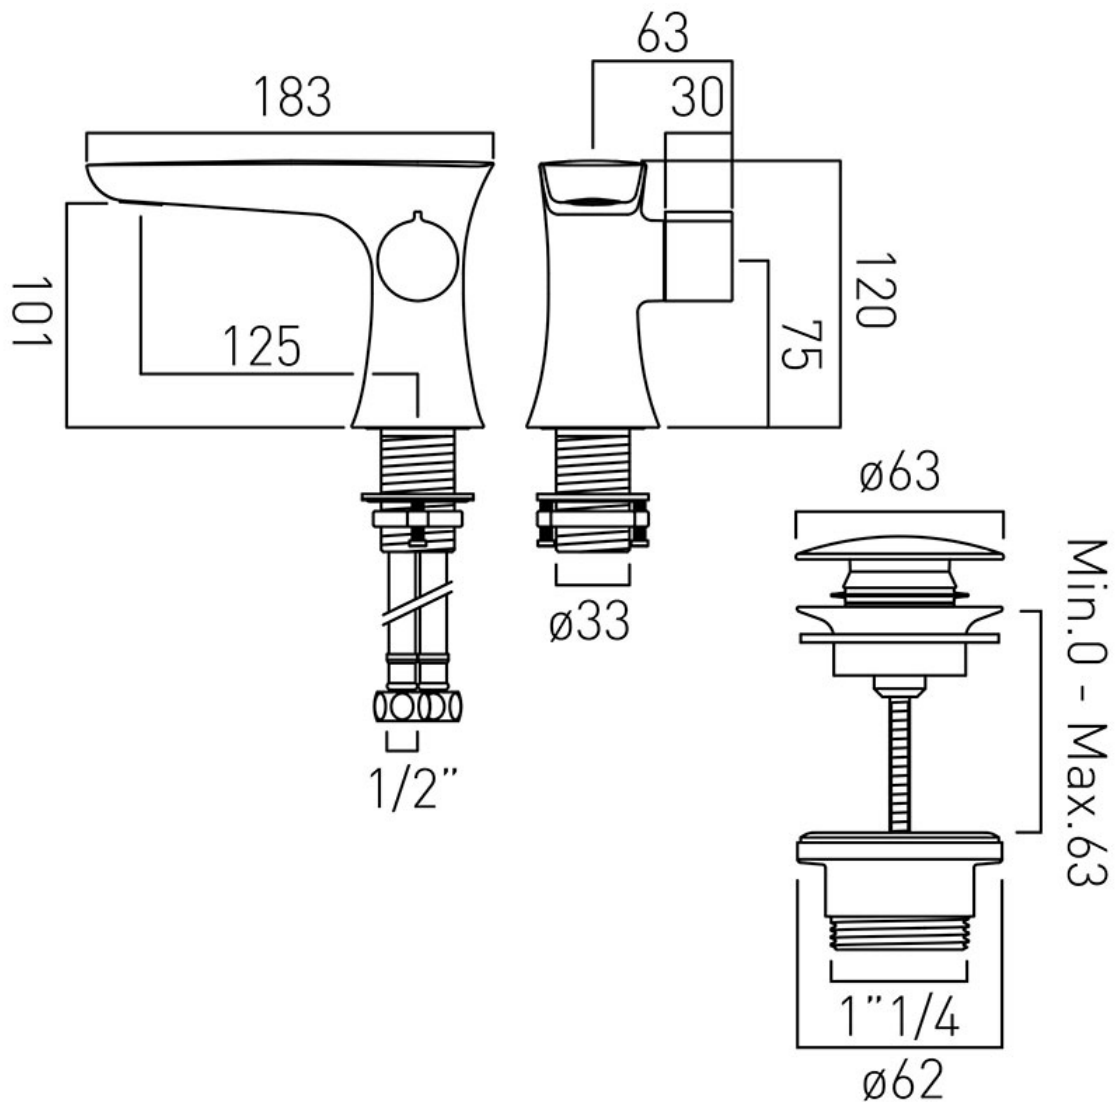

SPECIFICATION SHEET

COLLECTION: ALTITUDE

PRODUCT CODE: ALT-100/CC-C/P

DESCRIPTION:

progressive mono basin mixer
deck mounted
with directional aerator
smooth bodied
with universal basin waste
progressive cartridge FL-901-29H
2 x 1/2" nut x 400mm flexipipe connection
deck mount drill hole diameter 35mm
minimum operating pressure 0.2 bar LP

FINISH:

Chrome

MINIMUM OPERATING PRESSURE:

0.2 bar LP

FLOW RATE AT 3.0 BAR FLOW PRESSURE:

11 l/min

tel: 01934 744466
email: sales@vado.com
www.vado.com

where inspiration flows
taps | showering | accessories

TECHNICAL DRAWING

COLLECTION: ALTITUDE

PRODUCT CODE: ALT-100/CC-C/P

tel: 01934 744466
email: sales@vado.com
www.vado.com

where inspiration flows
taps | showering | accessories