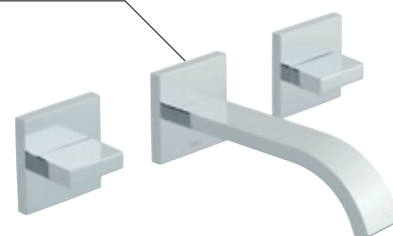

Geo  
Wall Mounted Basin Mixer

See page 32

Black tiles work perfectly with chrome brassware, allowing the light to reflect from the high shine material. Our elegant Geo Wall Mounted Basin Mixer creates contrast and texture against the depth of the satin black tiles, whilst still maintaining the simplicity of the monochrome trend.