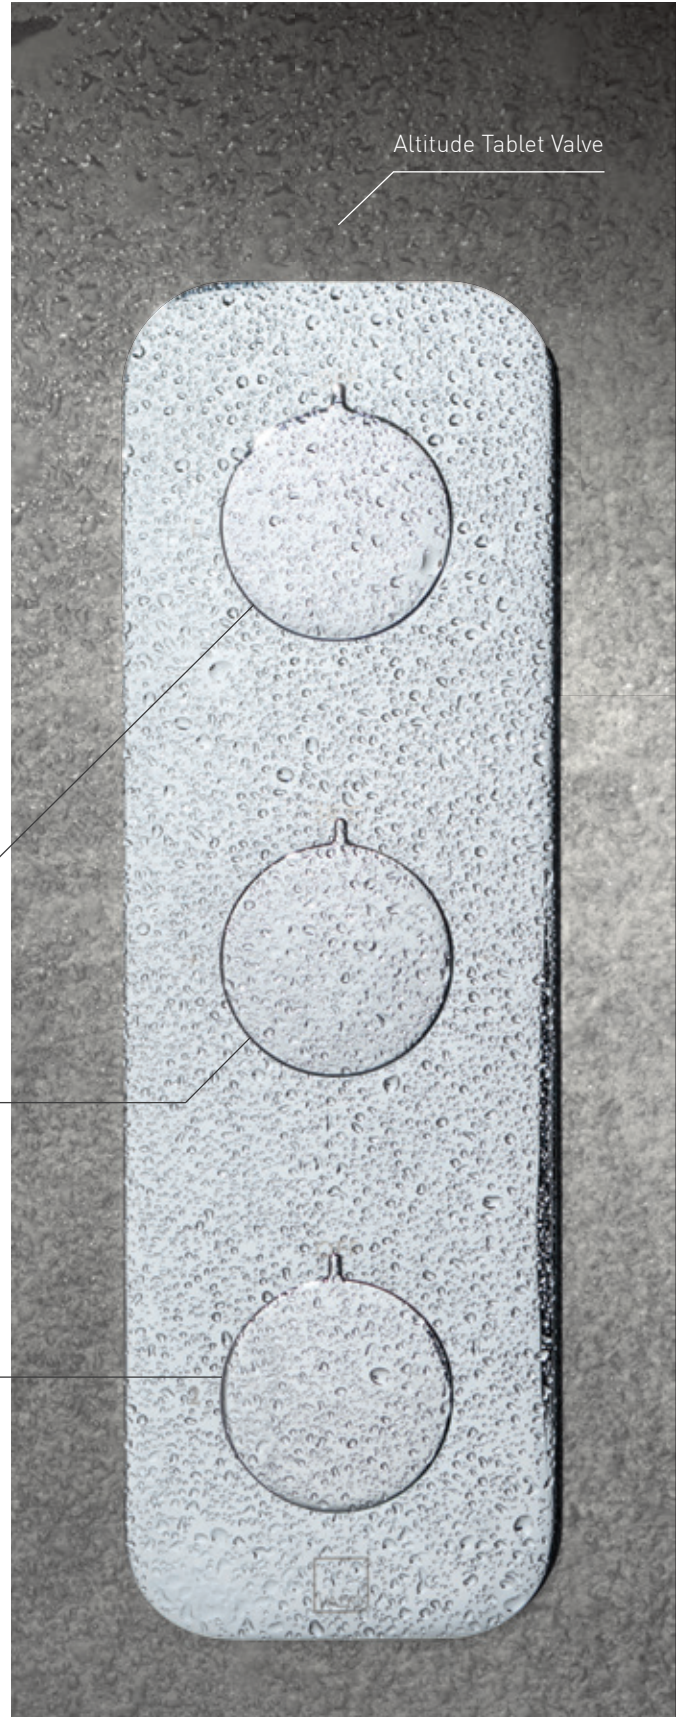

### FLOW CONTROL

Controls the flow of water to one outlet.

Notion Tablet Valve

Actual Size

Omika Tablet Valve

**KEY FEATURES**

- Leading thermostatic technology
- Exceptional safety from temperature fluctuations
- Max pre-set temperature and auto shut-off
- all-flow technology delivers water out of multiple outlets simultaneously
- Buttonless 38° temperature stop
- Compatible with all premium ranges, including Omika, Kovera, Altitude and Notion
- Delicately proportioned handle and back-plate
- Contemporary British design
- Ergonomic soft-turn handles
- Compatible with showers and bath fill