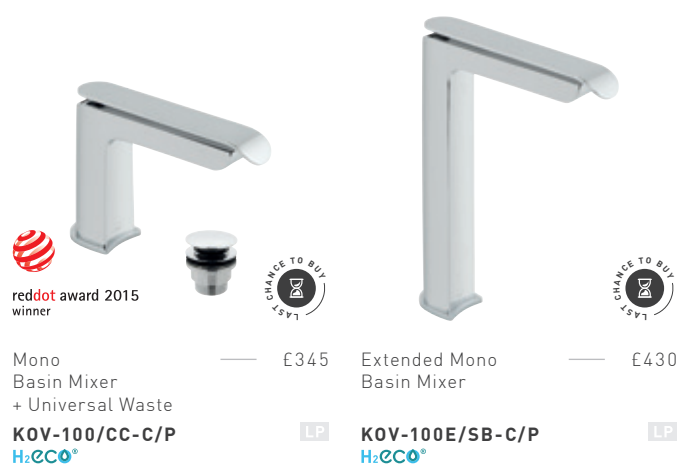

KOVERA

Kovera blends a unique concave aesthetic with polished flat surfaces and elegant curved details to produce a stunning exclusive design, perfectly suited to any modern bathroom.

Kovera demonstrates an award winning design, outstanding form and function. When operating the beautifully crafted and highly ergonomic handle, a regulated seamless flow cascades from the spout in an elegant waterfall.

For further information visit
www.vado.com/kovera

www.vado.com/kovera