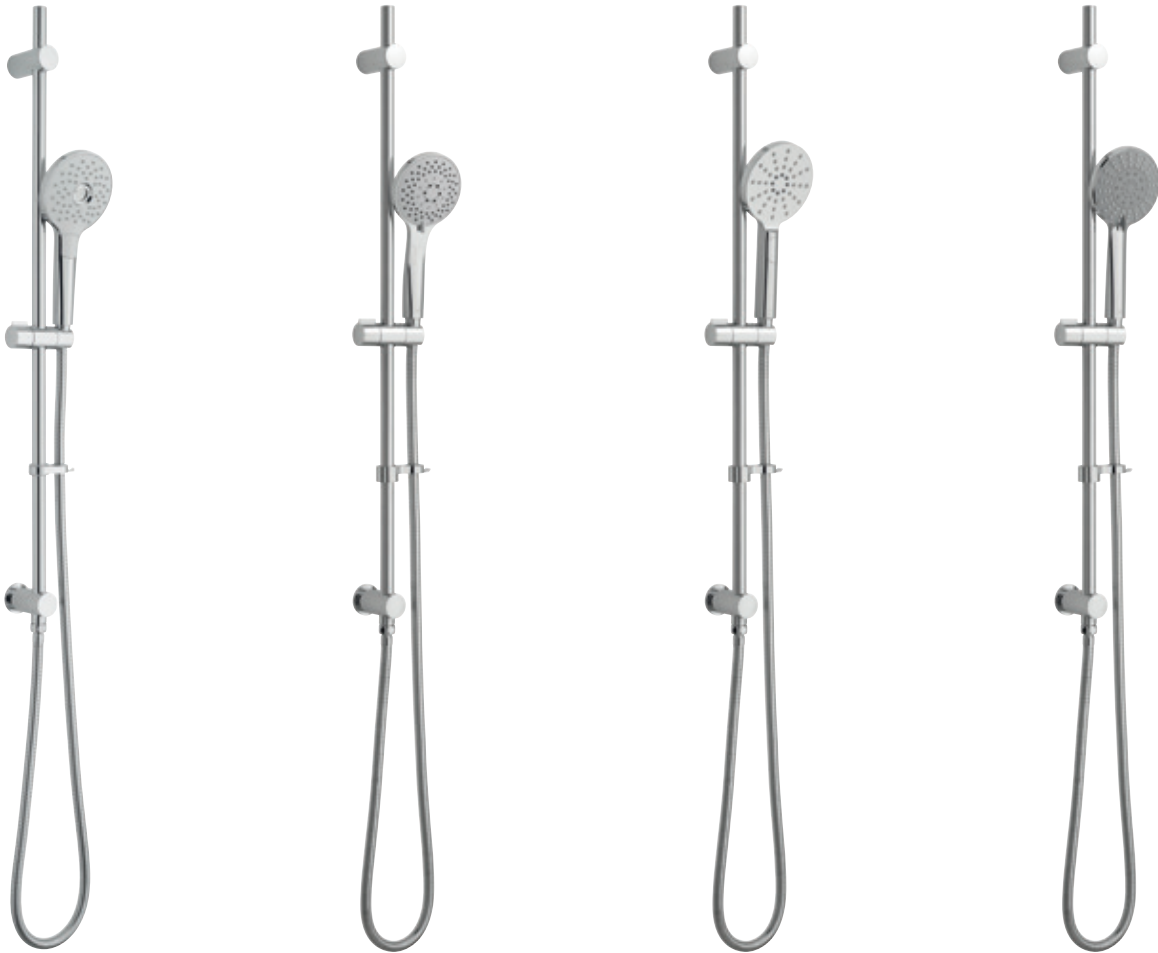

# SLIDE RAIL SHOWER KITS

A popular addition to any shower, a complete package of handset, rail and hose. The handsets slide up and down the rail easily to adjust the height and position whilst the spray functions can be changed to personalise your showering experience.

**For further information visit**  
**[www.vado.com/showering](http://www.vado.com/showering)**

**MULTI-FUNCTION**  
SLIDE RAIL SHOWER KITS  
WITH OUTLET

**A clever solution for the minimalist bathroom**, the integration of a slide rail and outlet is the stylish answer for reducing the number of components required to deliver water in your shower.

These elegant slide rail and outlet products also boast a multi-functional shower handset, shower hose and hose retainer creating a sophisticated bathroom solution.

Ora Round  
3 function  
Slide Rail Shower Kit  
+ Integrated Outlet\*  
**ORA-MFSRKWO-RO-CP** **MP**